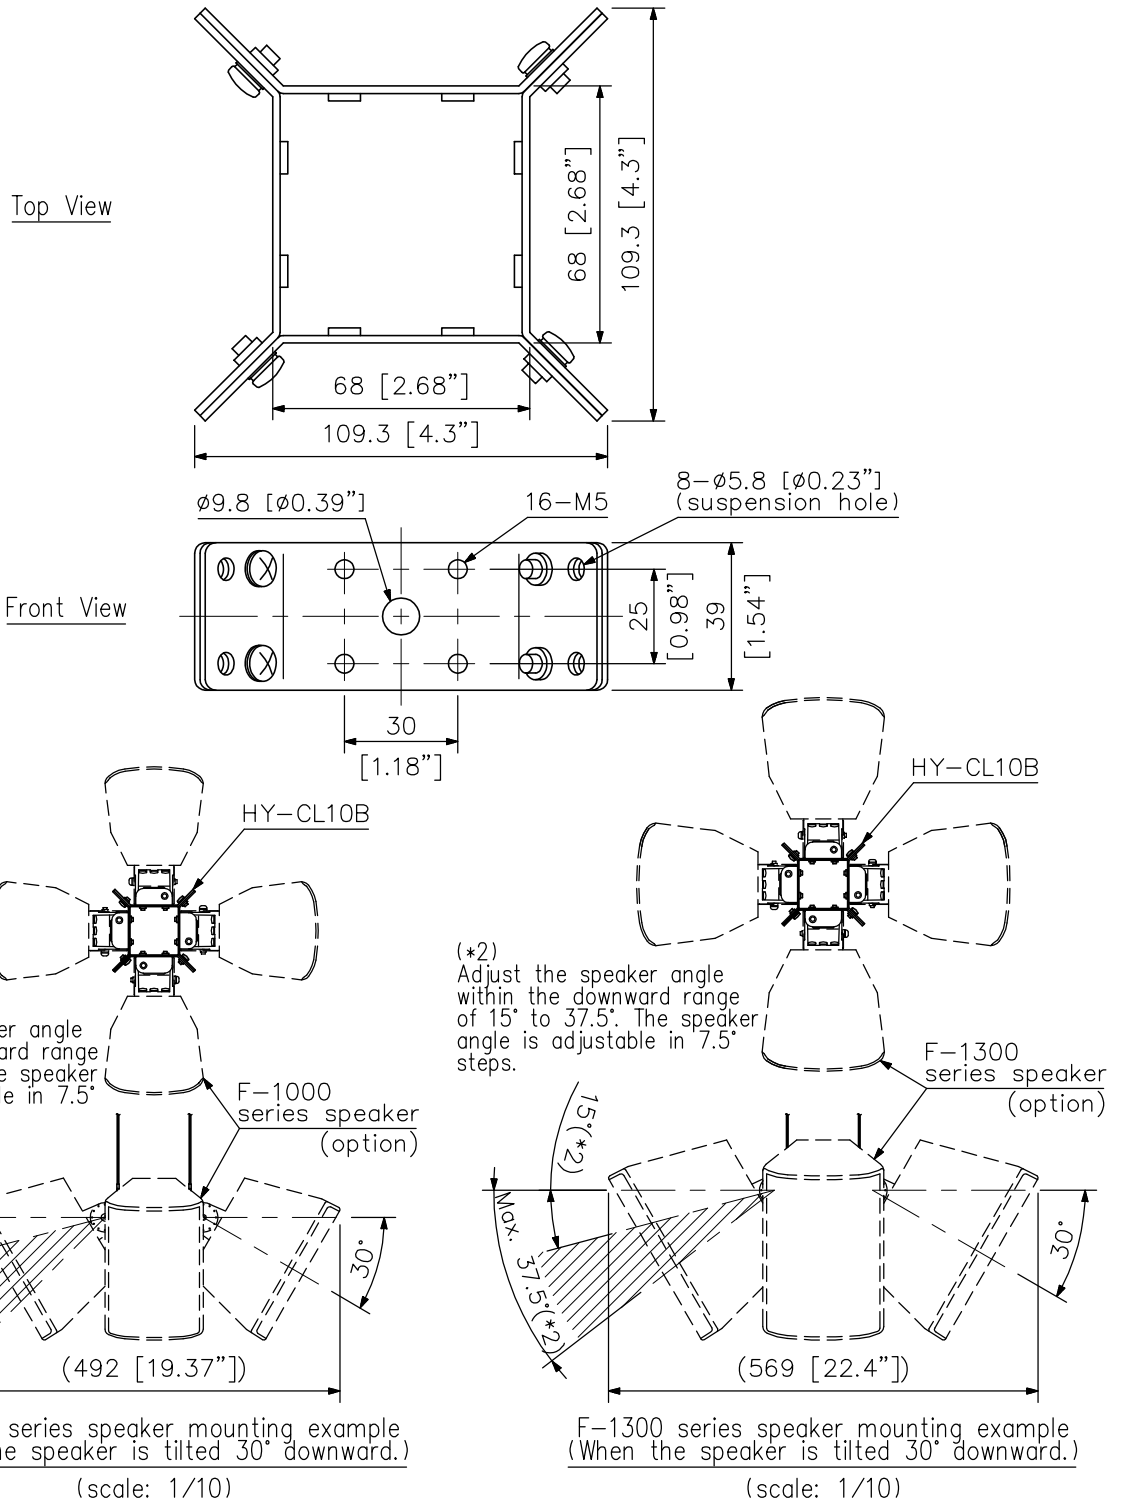

DESCRIPTION

The HY-CL10B Cluster Bracket is used for cluster ceiling suspension of 4 F-1000 Series or F-1300 Series speakers.

SPECIFICATIONS

Finish	Steel plate, black, paint
Dimensions	109.3 (W) × 39 (H) × 109.3 (D) mm (4.3" × 1.54" × 4.3")
Weight	380 g (0.84 lb)
Accessory	Speaker mounting bracket (with washer) ...16

APPEARANCE

UNIT:mm SCALE:1/2