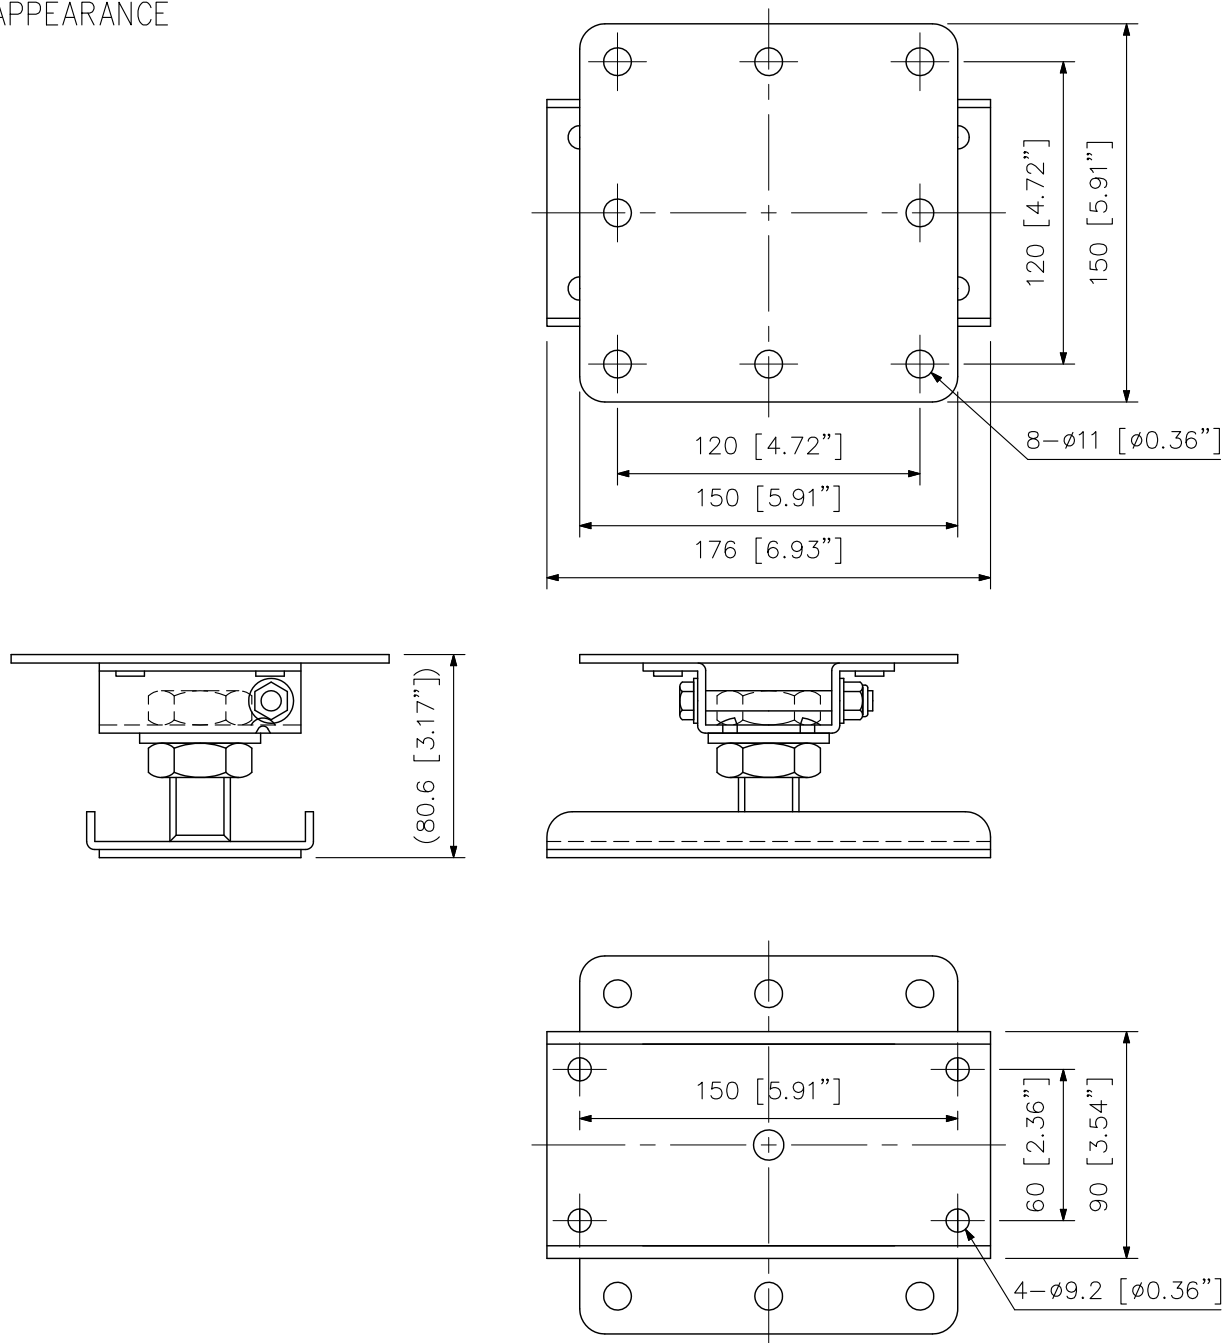

DESCRIPTION

The HY-C0801W Ceiling Mount Bracket is designed to mount the speaker system to a ceiling in conjunction with the optional speaker mount bracket.

SPECIFICATIONS

Applicable Speaker	HS-120W, HS-150W, HS-1200WT, HS-1500WT, HX-7W
Finish	Rolled steel plate, white, semi-gloss, paint
Maximum Speaker Load	35 kg (77.16 lb)
Weight	1.9 kg (4.19 lb)
Accessory	Speaker mounting bolt (with washer) ..... 4
Option	Mounting bracket: HY-1200HW, HY-1200VW, HY-1500HW, HY-1500VW, HY-VM-7W

APPEARANCE

UNIT:mm SCALE:1/3

Note: Numerical values in parentheses are for reference only.