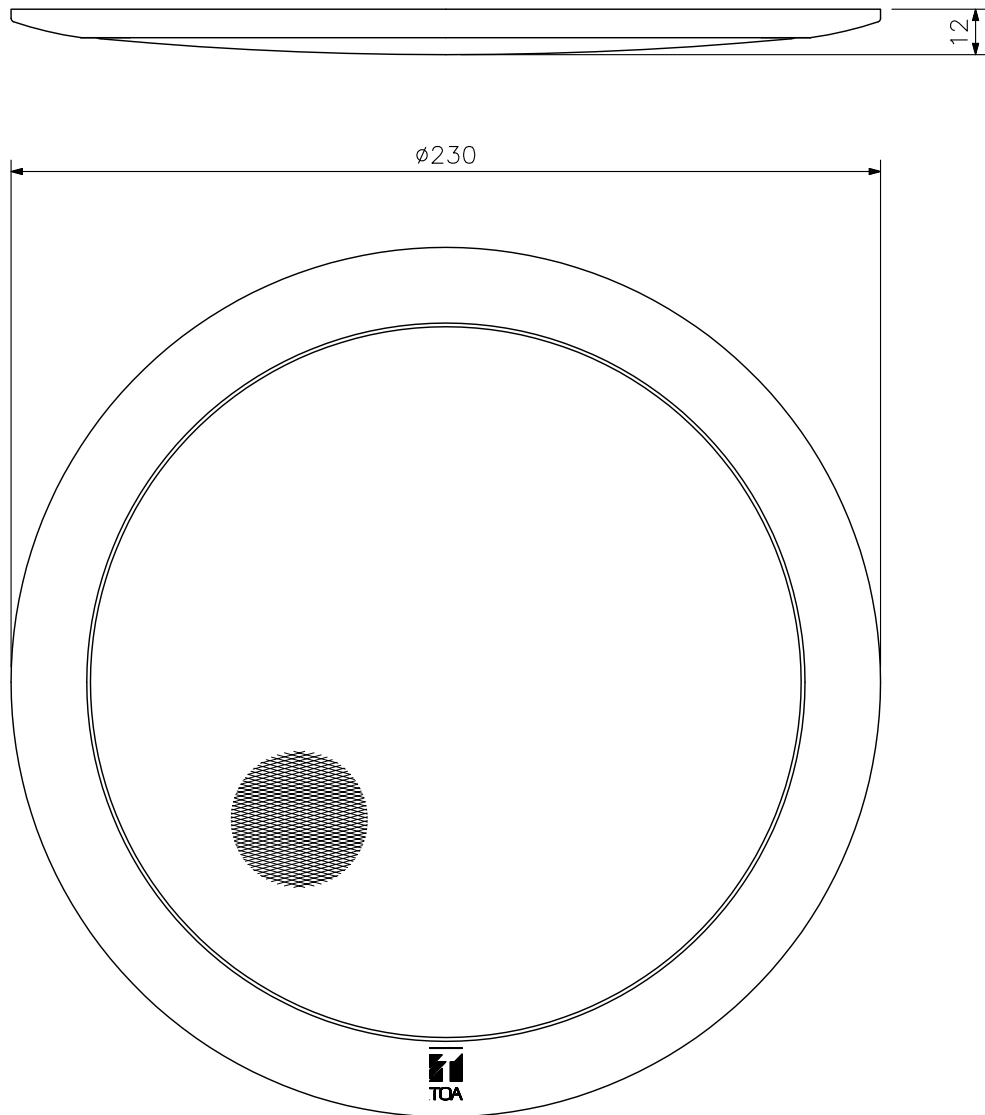

■DESCRIPTION

The CP-97 grille can easily be attached to the CM-960 speaker by means of coil springs. Because it is thin in thickness and white in color, it blends with any ceiling. In addition, cleaning is easy because the net is painted metal.

■SPECIFICATIONS

Speaker Mounting Method	Spring catch
Finish	Frame, net: Aluminum, off-white, paint
Dimensions	ø230 X 12 (D) mm (exposed section)
Weight	100 g
Applicable Speaker	CM-960, CM-96

■APPEARANCE

UNIT:mm SCALE:1/2