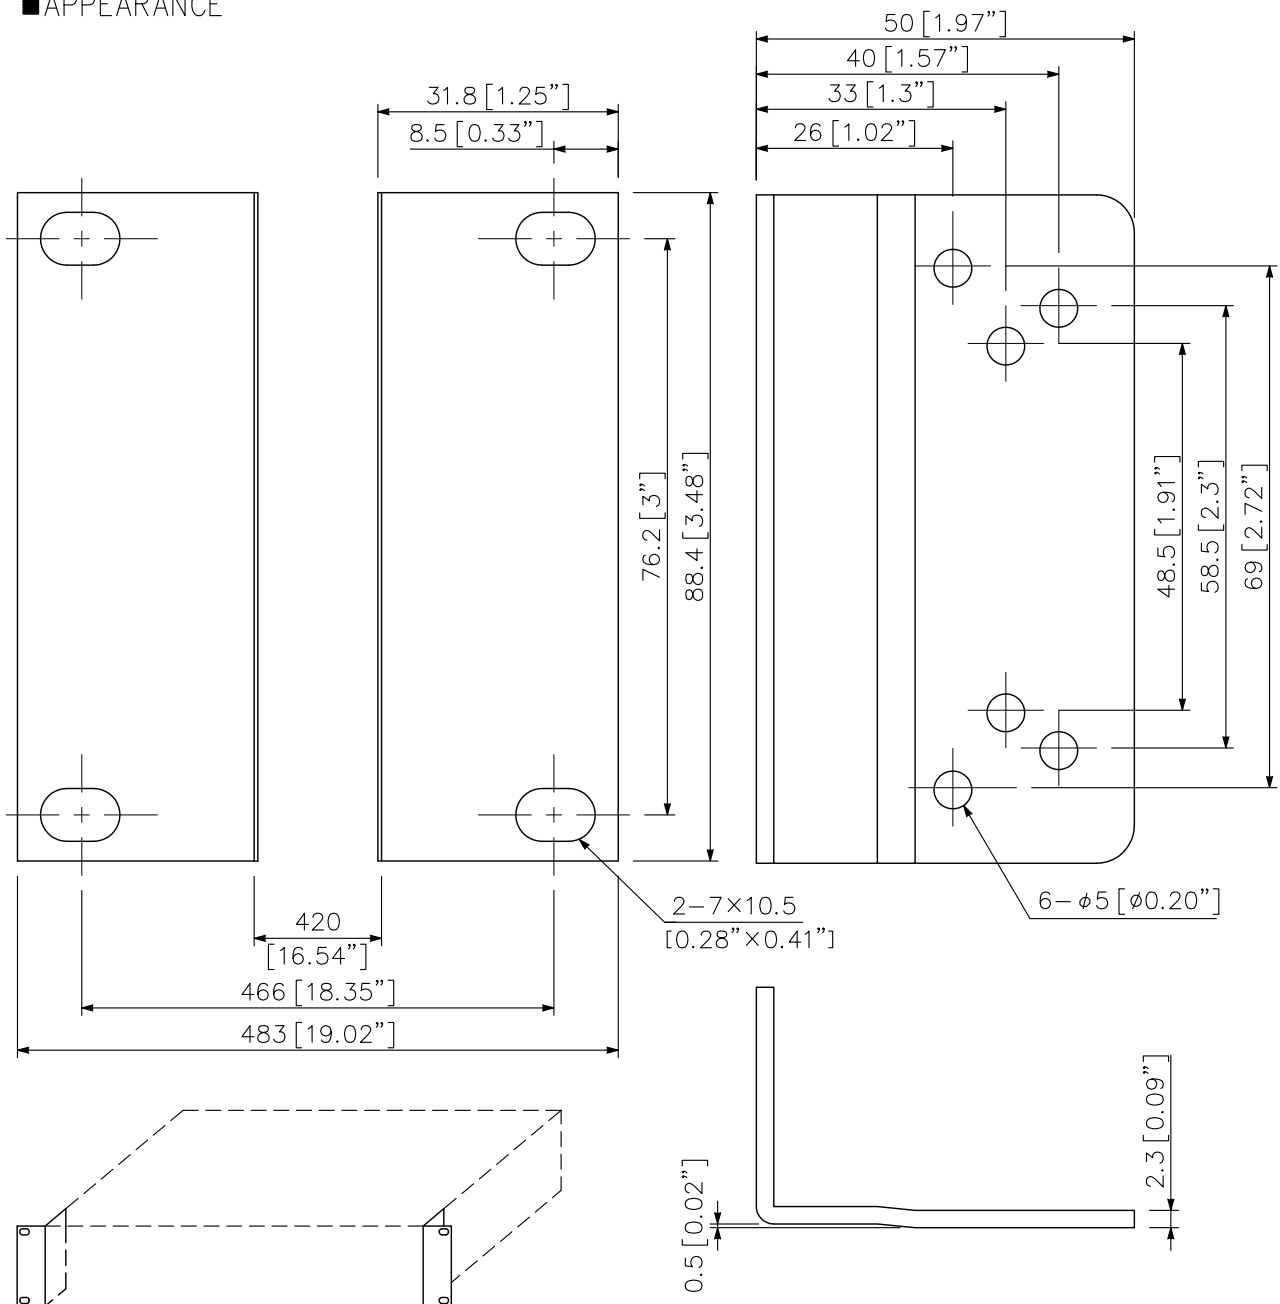

### DESCRIPTION

The MB-23B bracket is used to mount a two-unit size component that is 420 mm (16.54") in width in a component rack.

### SPECIFICATIONS

Color	Black
Weight	0.21 kg (0.46 lb)
Accessories	Binding head screw M4.....4 Flat washer 4.....4 S tight M5 screw.....4 Fiber washer 5.....4

### APPEARANCE

How to use joint bracket

UNIT:mm SCALE:1/1