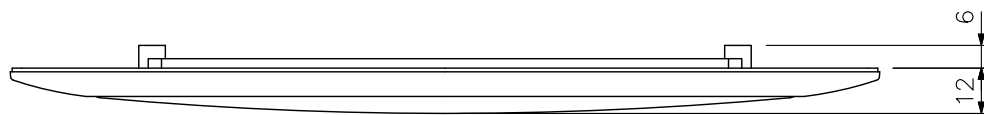

■DESCRIPTION

The CP-93 grille can easily be attached to the CM-960 speaker by means of coil springs. Because it is thin in thickness and white in color, it blends with any ceiling. In addition, cleaning is easy because the net is painted metal.

■SPECIFICATIONS

Speaker Mounting Method	Spring catch
Finish	Frame: ABS resin, off-white Net: Aluminum, off-white, paint
Dimensions	ø230 × 12 (D) mm (exposed section)
Weight	100 g
Applicable Speaker	CM-960, CM-96

■APPEARANCE

UNIT:mm SCALE:1/2