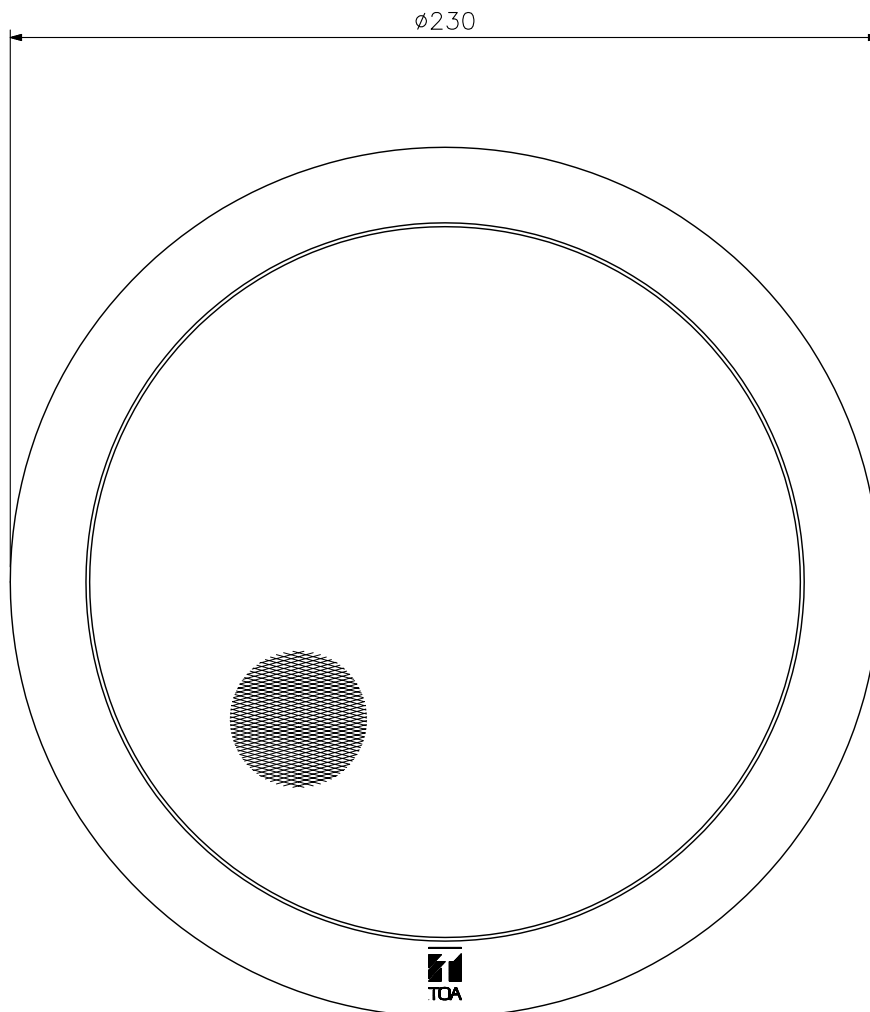

■DESCRIPTION

The CP-93 grille can easily be attached to the CM-960 speaker by means of coil springs. Because it is thin in thickness and white in color, it blends with any ceiling. In addition, cleaning is easy because the net is painted metal.

■SPECIFICATIONS

Speaker Mounting Method	Spring catch
Finish	Frame: ABS resin, off-white Net: Aluminum, off-white, paint
Dimensions	ø230 × 12 (D) mm (exposed section)
Weight	100 g
Applicable Speaker	CM-960, CM-96

■APPEARANCE

UNIT:mm SCALE:1/2