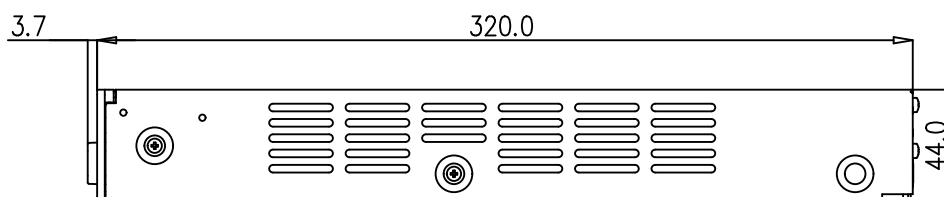

SPECIFICATIONS

Voltage Source		24 V DC
Current Consumption		0.4 A DC
Inputs		10 Inputs BGM / Paging 1 Link as Input / Output
Output		10 Outputs with 3 wire R-H-C Each output max 480W
Controls	Front	10 BGM Selectors 1 All Call Selector for All Paging
	Rear	1-10 Paging Controls In All Paging Control In for All Paging
Indicator Led		10 BGM Selector LEDs 10 Paging Selector LEDs 1 All Call LED
Operating Temperature		0°C to +40°C
Finish		Front Panel : Aluminum Hair Line, Etching Black Case : Steel Plate, Painting Black
Dimensions		420 (W) X 44 (H) X 320 (D) in mm
Weight		3.2 kg
Accessories		6P Connectors (12 Pcs) 2P Connector (1 Pc)

APPEARANCE

Rear View

Front View

Side View

UNIT : mm SCALE : 1/3