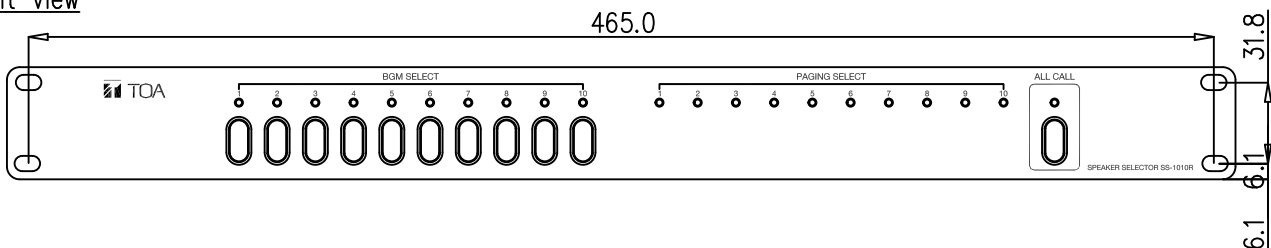

DESCRIPTION

TOA speaker selector SS-1010R is a 10 zone BGM or 10 zone paging speaker selector. This highly efficient speaker selector can be installed with the public address system in schools, malls, offices, and places requiring the selection of speakers.

SPECIFICATIONS

Voltage Source		24 V DC
Current Consumption		0.4 A DC
Inputs		10 Inputs BGM / Paging 1 Link as Input / Output
Output		10 Outputs with 3 wire R-H-C Each output max 480W
Controls	Front	10 BGM Selectors 1 All Call Selector for All Paging
	Rear	1-10 Paging Controls In All Paging Control In for All Paging
Indicator Led		10 BGM Selector LEDs 10 Paging Selector LEDs 1 All Call LED
Operating Temperature		0°C to +40°C
Finish		Front Panel : Aluminum Hair Line, Etching Black Case : Steel Plate, Painting Black
Dimensions		420 (W) X 44 (H) X 320 (D) in mm
Weight		3.2 kg
Accessories		6P Connectors (12 Pcs) 2P Connector (1 Pc)

APPEARANCE

Rear View

Front View

Side View

UNIT : mm SCALE : 1/3