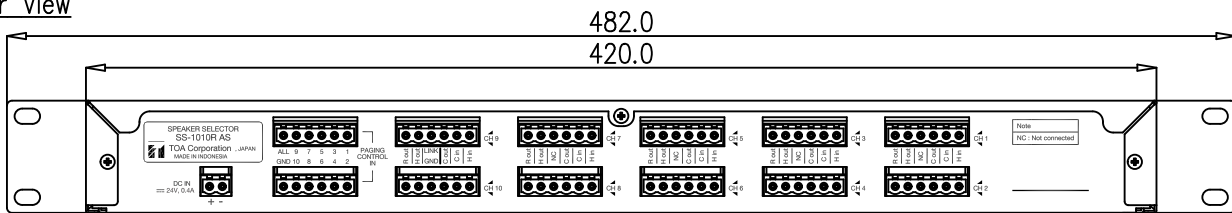

DESCRIPTION

TOA speaker selector SS-1010R is a 10 zone BGM or 10 zone paging speaker selector. This highly efficient speaker selector can be installed with the public address system in schools, malls, offices, and places requiring the selection of speakers.

SPECIFICATIONS

Voltage Source		24 V DC
Current Consumption		0.4 A DC
Inputs		10 Inputs BGM / Paging 1 Link as Input / Output
Output		10 Outputs with 3 wire R-H-C Each output max 480W
Controls	Front	10 BGM Selectors 1 All Call Selector for All Paging
	Rear	1-10 Paging Controls In All Paging Control In for All Paging
Indicator Led		10 BGM Selector LEDs 10 Paging Selector LEDs 1 All Call LED
Operating Temperature		0°C to +40°C
Finish		Front Panel : Aluminum Hair Line, Etching Black Case : Steel Plate, Painting Black
Dimensions		420 (W) X 44 (H) X 320 (D) in mm
Weight		3.2 kg
Accessories		6P Connectors (12 Pcs) 2P Connector (1 Pc)

APPEARANCE

Rear View

Front View

Side View

UNIT : mm SCALE : 1/3