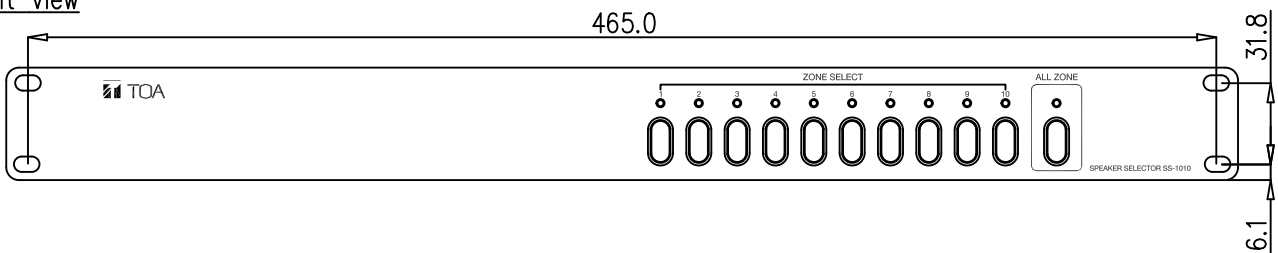

■DESCRIPTION

TOA speaker selector SS-1010 is a 10 input Zone and 1 input Emergency Override speaker selector. This highly efficient speaker selector can be installed with the public address system in schools, malls, offices, and places requiring the selection of speakers.

■SPECIFICATIONS

Voltage Source		24 V DC
Current Consumption		0.4 A DC
Inputs		10 Inputs Zone 1 Emergency Override
Output		10 Outputs Zone, Each output max 480W
Controls	Front	10 Zone Selectors 1 All Zone Selector for All Zone
	Rear	1-10 Zone Controls In
		All Zone Control In for All Zone
Indicator Led		10 Zone Selector LEDs 1 All Zone LED
Operating Temperature		0°C to +40°C
Finish		Front Panel : Aluminum Hair Line, Etching Black Case : Steel Plate, Painting Black
Dimensions		420 (W) X 44 (H) X 320 (D) in mm
Weight		3.2 kg
Accessories		6P Connectors (12 Pcs) 2P Connector (1 Pc)

■APPEARANCE

Rear View

Front View

Side View

UNIT : mm SCALE : 1/3