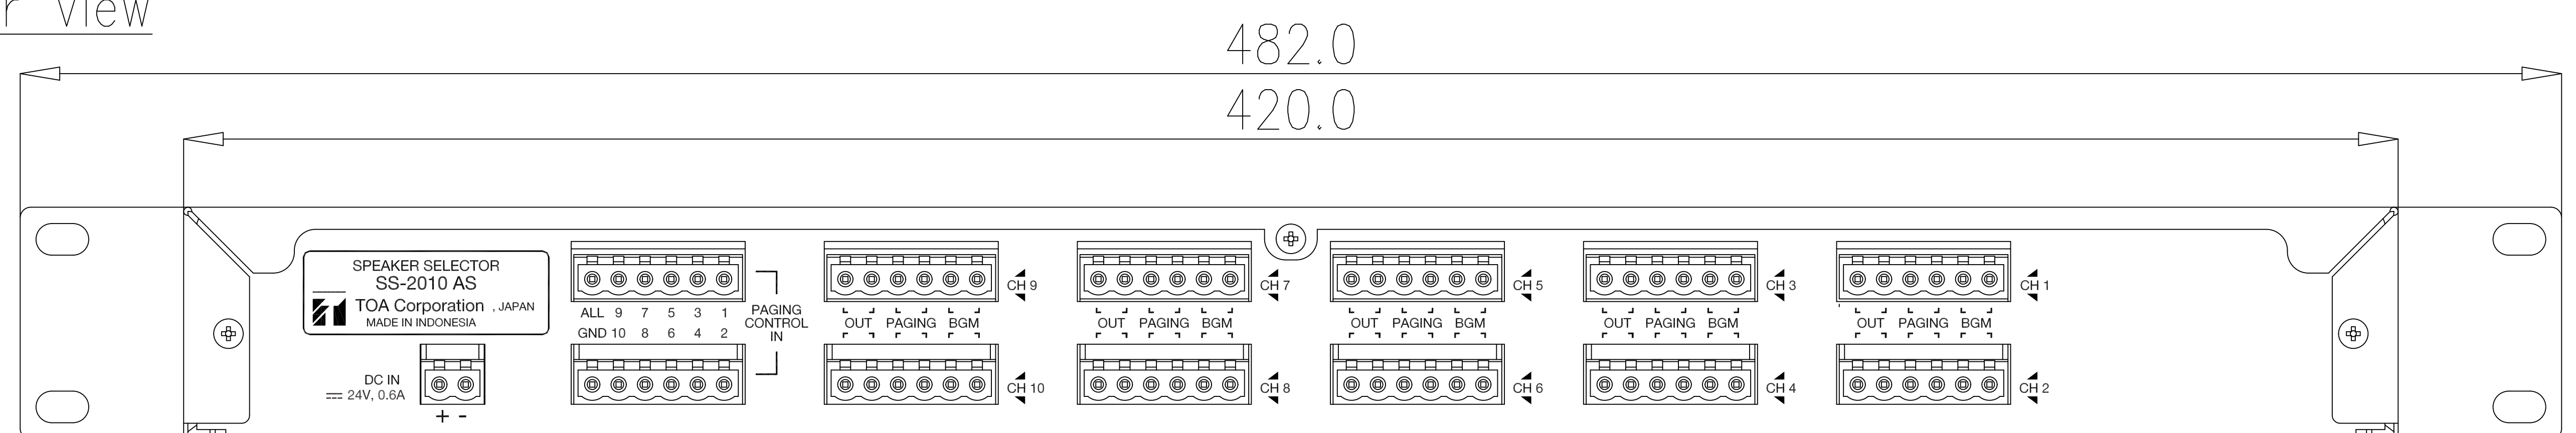

DESCRIPTION

TOA speaker selector SS-2010 is a 10 zone BGM and 10 zone paging speaker selector. This highly efficient speaker selector can be installed with the public address system in schools, malls, offices, and places requiring the selection of speakers.

SPECIFICATIONS

Voltage Source	24 V DC	
Current Consumption	0.6 A DC	
Inputs	10 Inputs BGM	
	10 Inputs Paging	
Output	10 Outputs, each output channel max 480W at 100V line	
Controls	Front	10 BGM Selectors
		10 Paging Selectors
	Rear	1 All Call Selector for All Paging
Indicator Led	Rear	1-10 Paging Controls In
		All Paging Control In for All Paging
		1 All Call LED
Operating Temperature	0°C to +40°C	
Finish	Front Panel : Aluminum Hair Line, Etching Black	
	Case : Steel Plate, Painting Black	
Dimensions	420 (W) X 44 (H) X 320 (D) in mm	
Weight	3.2 kg	
Accessories	6P Connectors (12 Pcs)	
	2P Connector (1 Pc)	

APPEARANCE

Rear View

Front View

Side View

UNIT : mm SCALE : 1/3