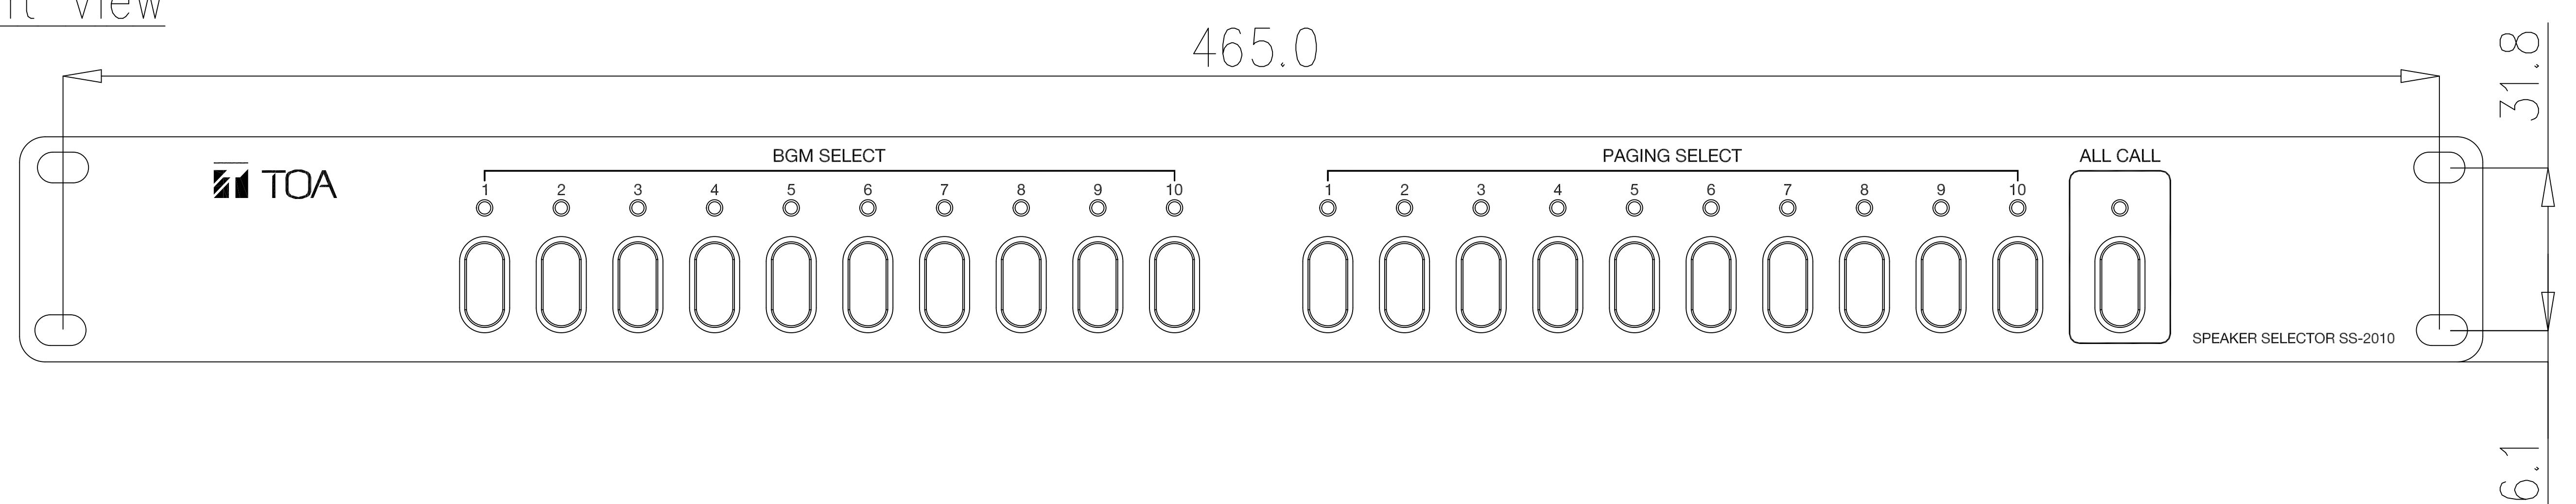

DESCRIPTION

TOA speaker selector SS-2010 is a 10 zone BGM and 10 zone paging speaker selector. This highly efficient speaker selector can be installed with the public address system in schools, malls, offices, and places requiring the selection of speakers.

SPECIFICATIONS

Voltage Source	24 V DC	
Current Consumption	0.6 A DC	
Inputs	10 Inputs BGM	
	10 Inputs Paging	
Output	10 Outputs, each output channel max 480W at 100V line	
Controls	Front	10 BGM Selectors
		10 Paging Selectors
	Rear	1 All Call Selector for All Paging
Indicator Led	Rear	1-10 Paging Controls In
		All Paging Control In for All Paging
		1 All Call LED
Operating Temperature	0°C to +40°C	
Finish	Front Panel : Aluminum Hair Line, Etching Black	
	Case : Steel Plate, Painting Black	
Dimensions	420 (W) X 44 (H) X 320 (D) in mm	
Weight	3.2 kg	
Accessories	6P Connectors (12 Pcs)	
	2P Connector (1 Pc)	

APPEARANCE

Rear View

Front View

Side View

UNIT : mm SCALE : 1/3