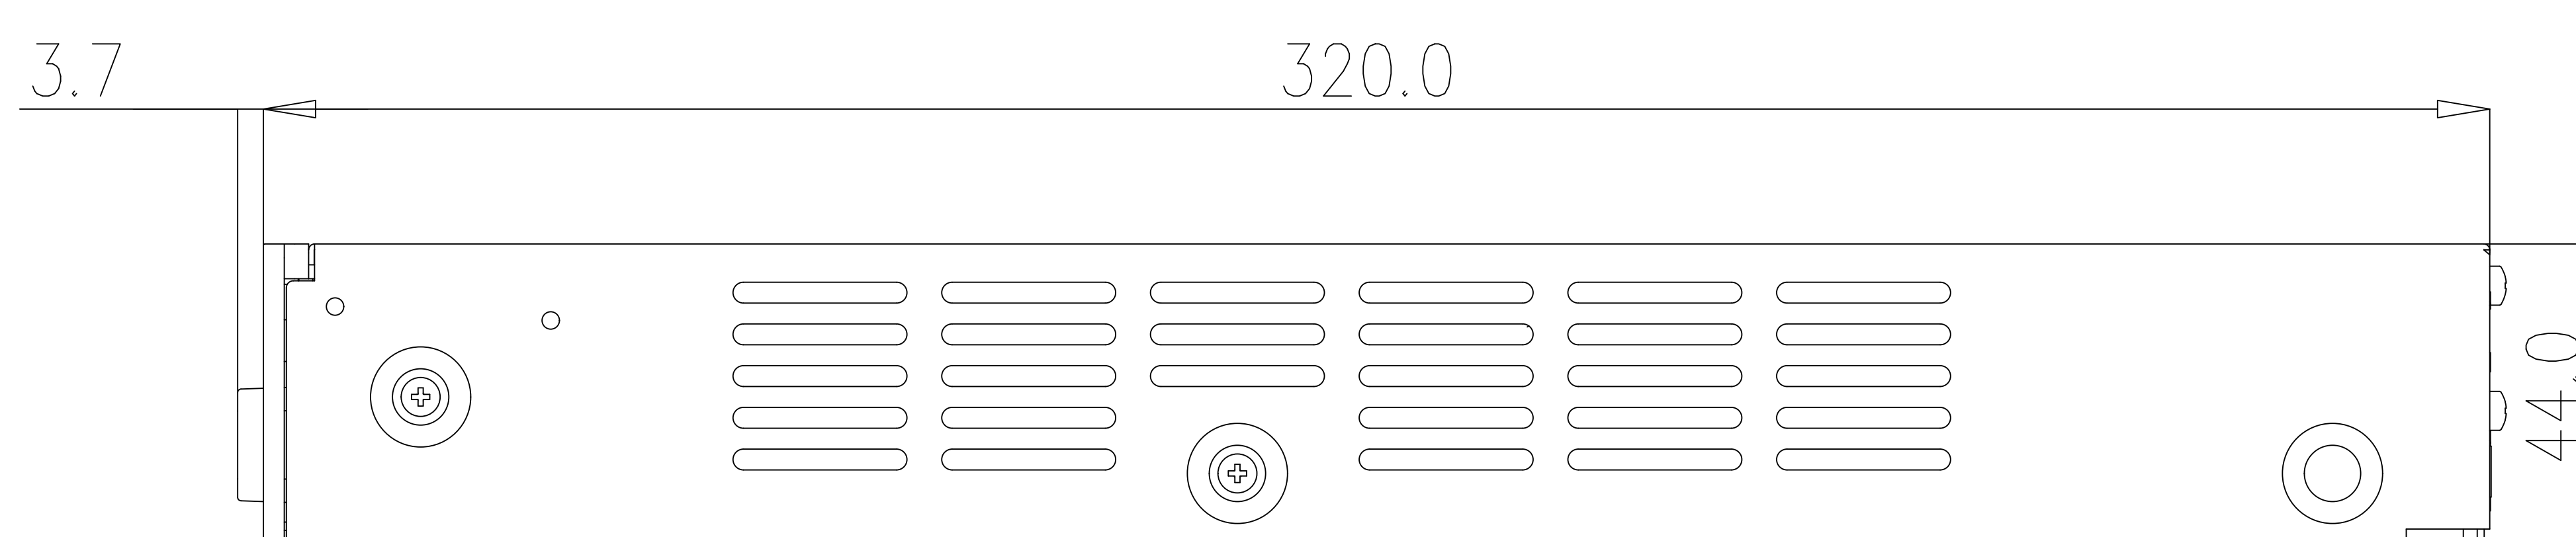

SPECIFICATIONS

Voltage Source	24 V DC	
Current Consumption	0.6 A DC	
Inputs	10 Inputs BGM	
	10 Inputs Paging	
Output	10 Outputs, each output channel max 480W at 100V line	
Controls	Front	10 BGM Selectors
		10 Paging Selectors
	Rear	1 All Call Selector for All Paging
Indicator Led	Rear	1-10 Paging Controls In
		All Paging Control In for All Paging
		1 All Call LED
Operating Temperature	0°C to +40°C	
Finish	Front Panel : Aluminum Hair Line, Etching Black	
	Case : Steel Plate, Painting Black	
Dimensions	420 (W) X 44 (H) X 320 (D) in mm	
Weight	3.2 kg	
Accessories	6P Connectors (12 Pcs)	
	2P Connector (1 Pc)	

APPEARANCE

Rear View

Front View

Side View

UNIT : mm SCALE : 1/3