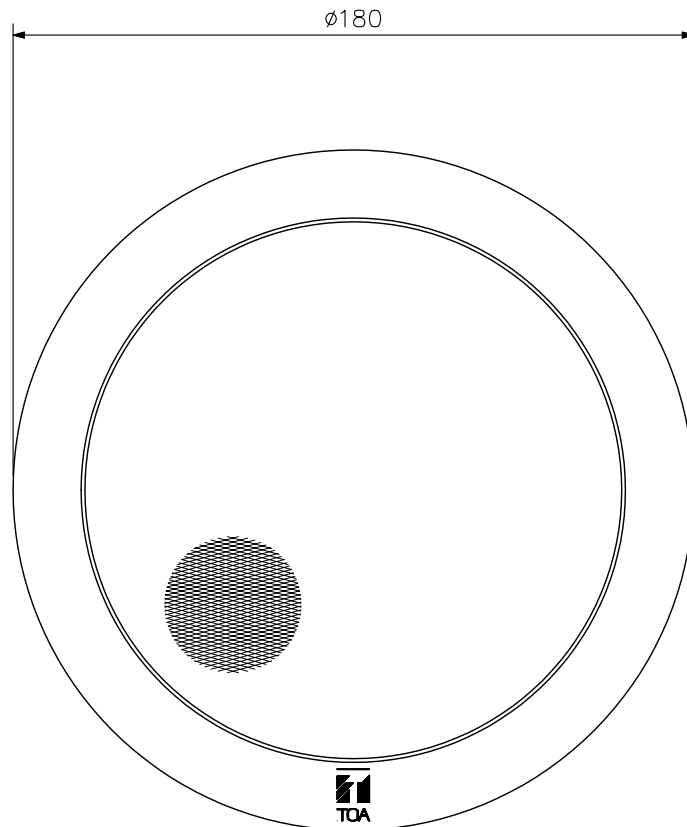

■DESCRIPTION

The CP-77 grille can easily be attached to the CM-760 speaker by means of coil springs. Because it is thin in thickness and white in color, it blends with any ceiling. In addition, cleaning is easy because the net is painted metal.

■SPECIFICATIONS

Speaker Mounting Method	Spring catch
Finish	Frame, net: Aluminum, off-white, paint
Dimensions	ø180 × 11 (D) mm (exposed section)
Weight	70 g
Applicable Speaker	CM-760, CM-76

■APPEARANCE

UNIT:mm SCALE:1/2