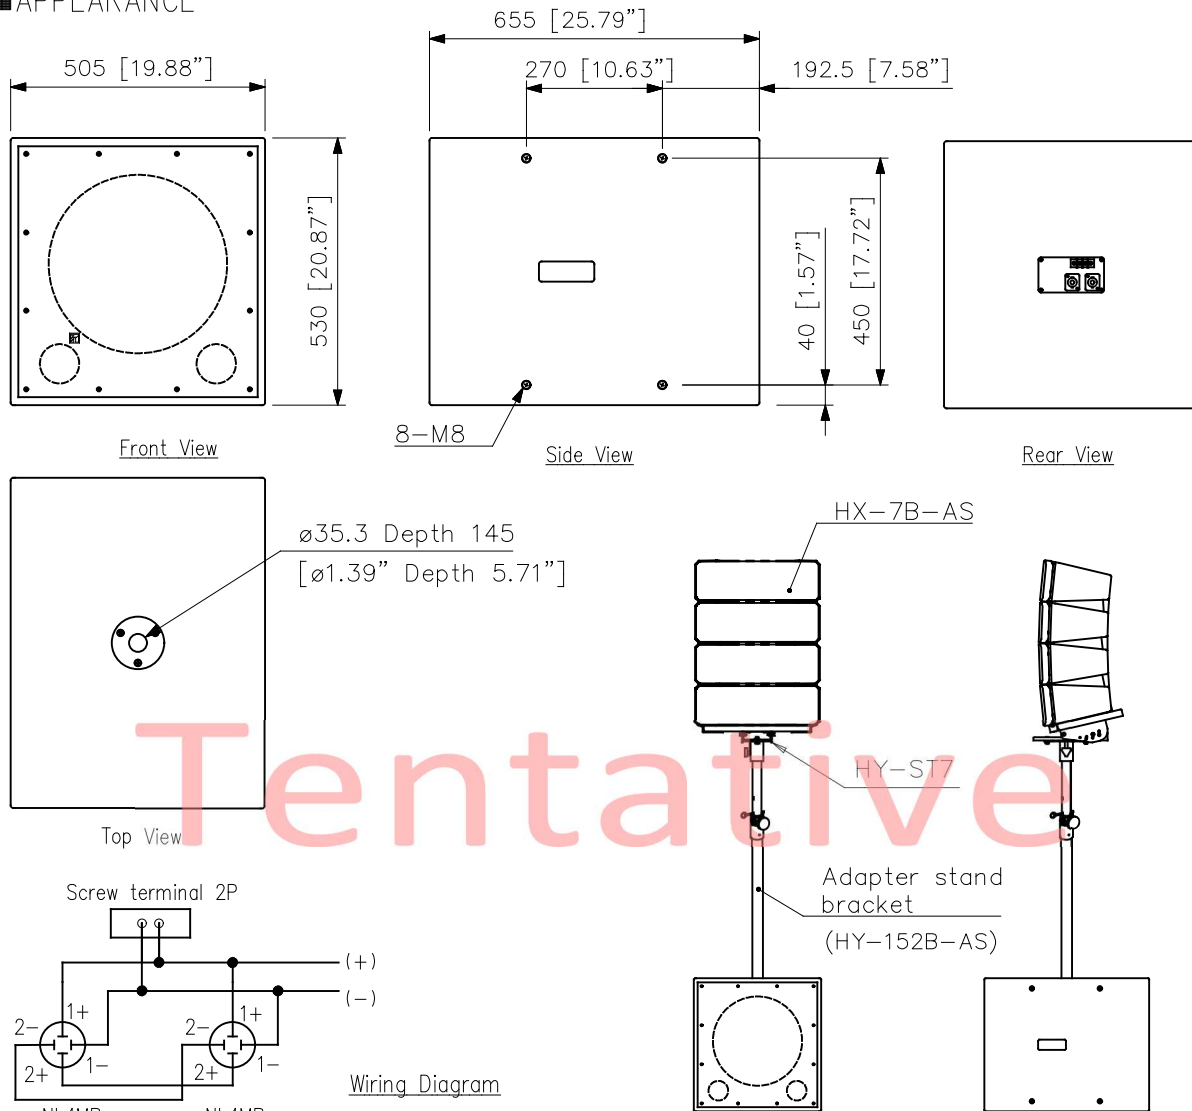

## DESCRIPTION

The FB-152B-AS is a compact, indoor-use subwoofer system employing a high-power 38 cm (15") woofer. It is designed for use in conjunction with TOA's HX-7B-AS or other full range speaker, and is particularly ideal for reproducing dynamic low-frequency sound for both permanent and temporary installations.

## SPECIFICATIONS

Power Handling Capacity	Continuous pink noise: 300W* Continuous program: 900W*
Impedance	8 Ω
Sensitivity	91dB (1W, 1m, Avg. at 70 Hz, 100 Hz, 150 Hz)*
Frequency Response	40 - 400Hz (-10dB) with DP-SP3*
Speaker Component	38cm (15") cone-type
Input Terminal	Speakon NL4MP x 2 and M4 screw terminal
Finish	Enclosure: MDF, black, urethane paint Punched net: Surface-treated steel plate, black, paint
Dimensions	505 (W) x 530 (H) x 655 (D) mm (19.88" x 20.87" x 25.79")
Weight	35kg (77.16 lb)*
Option	Speaker rigging frame: HY-PF7B-AS Applicable Stand Adapter : HY-152B-AS

## APPEARANCE

UNIT : mm SCALE : 1/15