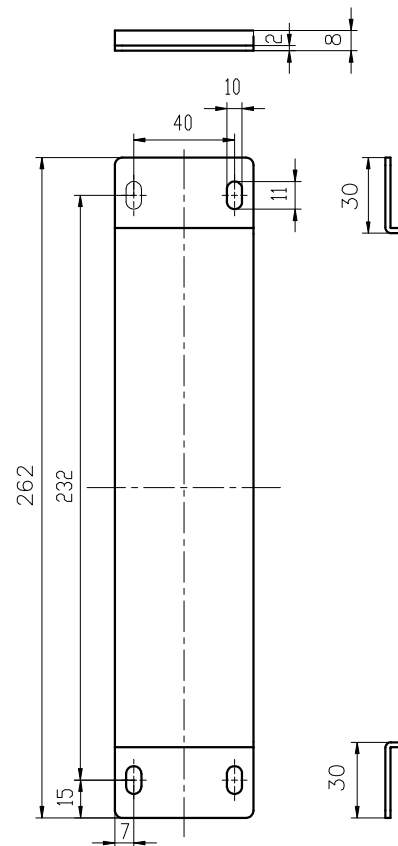

■DESCRIPTION

The HY-S60W AS Mount Bracket is designed to mount speaker system on a wall.

■SPECIFICATIONS

Finish	SPCC, white, semi-gloss, paint	
Maximum Speaker Load	17 kg (37.48 lb)	
Weight	Rear Stack Bracket	0.55 kg (1.21 lb)
	Side Stack Bracket	0.246 kg (0.54 lb)
Applicable Speaker (option)	TZ-S60W AS	

■APPEARANCE

REAR STACK BRACKET

SIDE STACK BRACKET

UNIT:mm SCALE:1/3