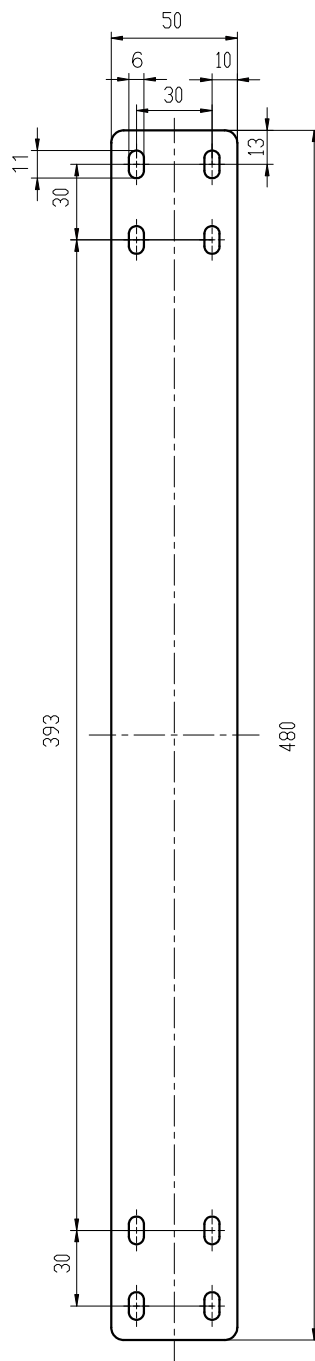

■DESCRIPTION

The HY-S60W AS Mount Bracket is designed to mount speaker system on a wall.

■SPECIFICATIONS

Finish	SPCC, white, semi-gloss, paint	
Maximum Speaker Load	17 kg (37.48 lb)	
Weight	Rear Stack Bracket	0.55 kg (1.21 lb)
	Side Stack Bracket	0.246 kg (0.54 lb)
Applicable Speaker (option)	TZ-S60W AS	

■APPEARANCE

REAR STACK BRACKET

SIDE STACK BRACKET

UNIT:mm SCALE:1/3