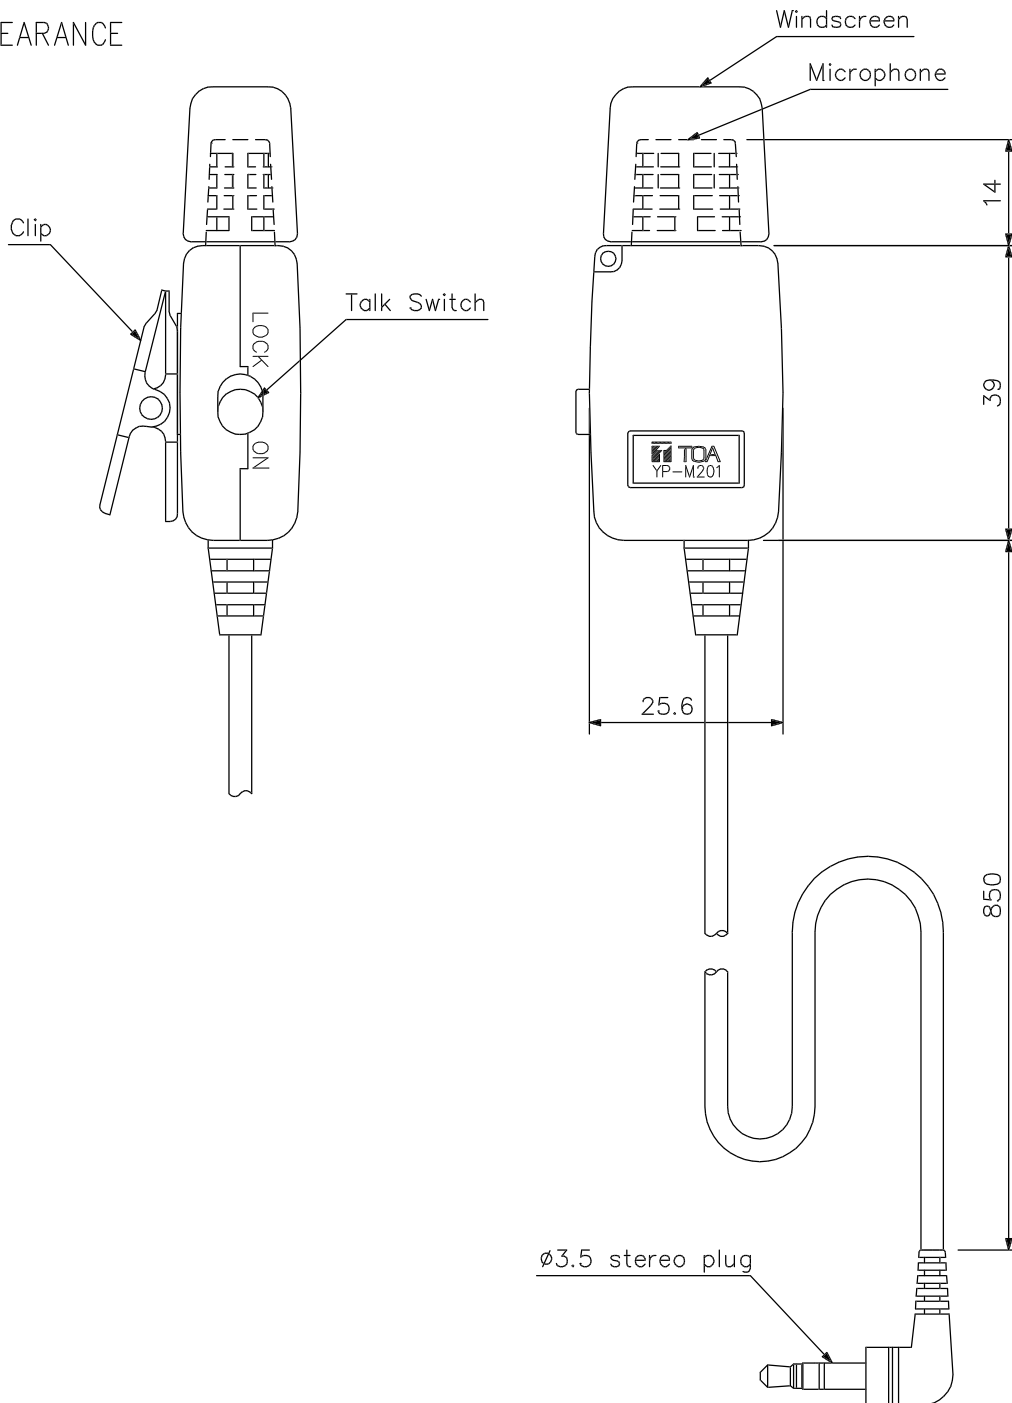

■DESCRIPTION

The YP-M201 is a Close-talking Microphone designed to be exclusively used with an optional WM-2100 Portable Transmitter. This microphone is suitable for use in high noise level areas.

■SPECIFICATIONS

Type	Electret condenser type
Directivity	Unidirectional
Sensitivity	-57 dB (0 dB = 1 V/Pa, 1 kHz, load: 2 kΩ)
Maximum Input Level	115 dB SPL
Terminal	ø3.5 mm stereo plug
Finish	Black
Weight	20 g (cable included)

■APPEARANCE

UNIT:mm SCALE:1/1