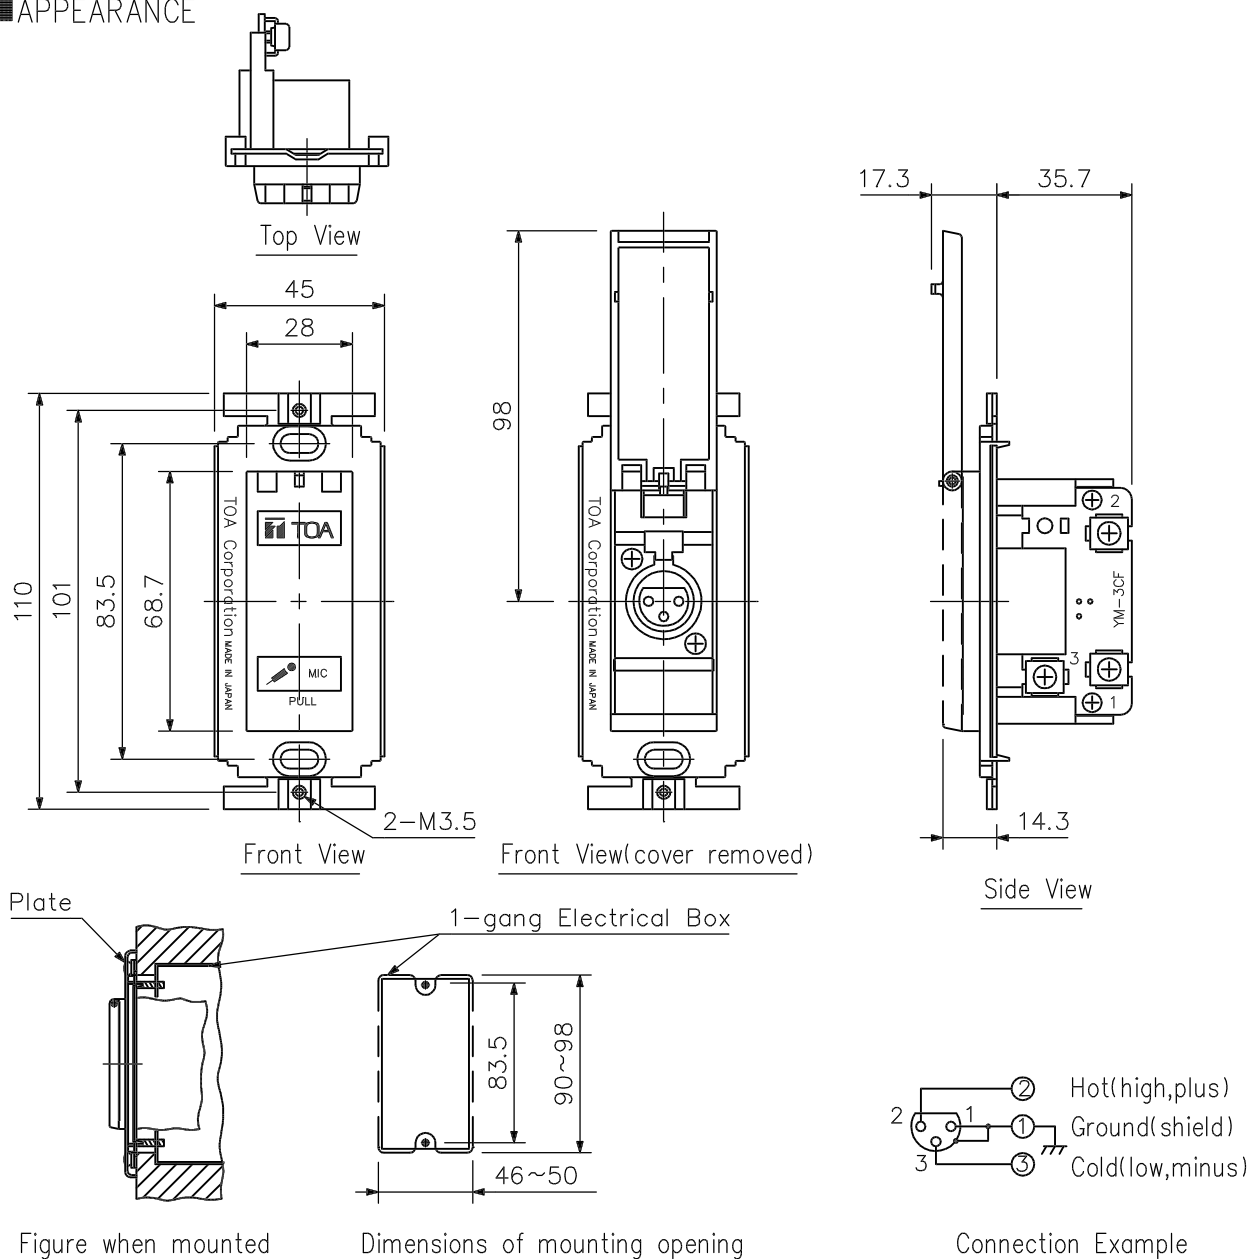

## ■SPECIFICATIONS

Connector	XLM-3-31PCH-R
Current Capacity	3 A (AC)
Usable Cable	Microphone vinyl cable with sectional area of 0.75 ~ 2.0 mm <sup>2</sup>
Usable Plate	YP-1AF
Usable Plug	XLR-3-12C
Finish	Cover : ABS resin (off white) Frame : Steel plate (t=1.2)
Dimensions	45 (W) × 110 (H) × 53 (D) mm
Weight	95 g
Accessory	Screw M4 × 35.....2

※When routing a power or speaker line and a microphone line through the same electric box, provide a barrier between the two for insulation.

※For cables with sectional area of under 0.75 mm<sup>2</sup>, fold back their cores to increase the sectional area before making a connection.

## ■APPEARANCE

Figure when mounted

Dimensions of mounting opening

Connection Example

If the opening is too small or too large, the YM-3CF cannot be mounted in the wall. Be sure to make an opening with dimensions given above when mounting.

UNIT:mm SCALE:1/2