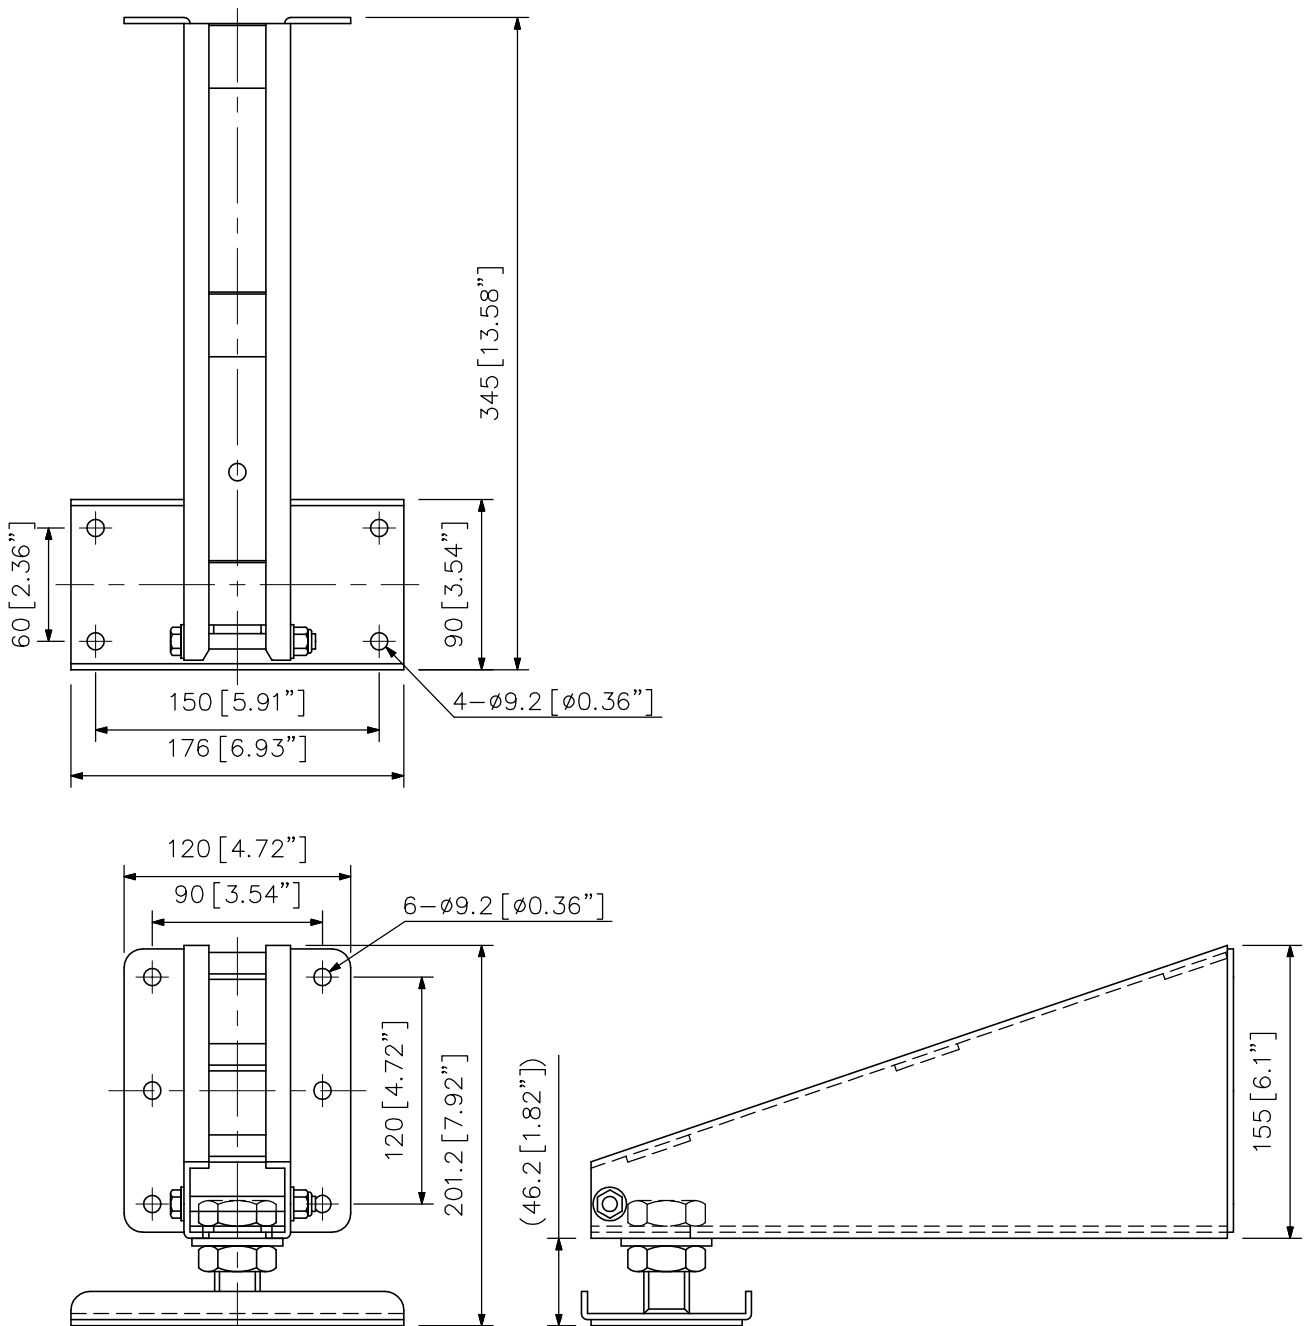

DESCRIPTION

The HY-W0801 Wall Mount Bracket is designed to mount the speaker system on a wall in conjunction with the optional speaker mount bracket.

SPECIFICATIONS

Finish	Rolled steel plate, black, semi-gloss, paint
Maximum Speaker Load	32 kg (70.55 lb)
Weight	4 kg (8.82 lb)
Accessory	Speaker mounting bolt (with washer) 4
Option	Mounting bracket: HY-0851ST, HY-0852ST, HY-1200HB, HY-1200VB, HY-1500HB, HY-1500VB
Applicable Speaker (option)	ES-0851, HS-120B, HS-150B, HS-1200BT, HS-1500BT

APPEARANCE

UNIT:mm SCALE:1/4