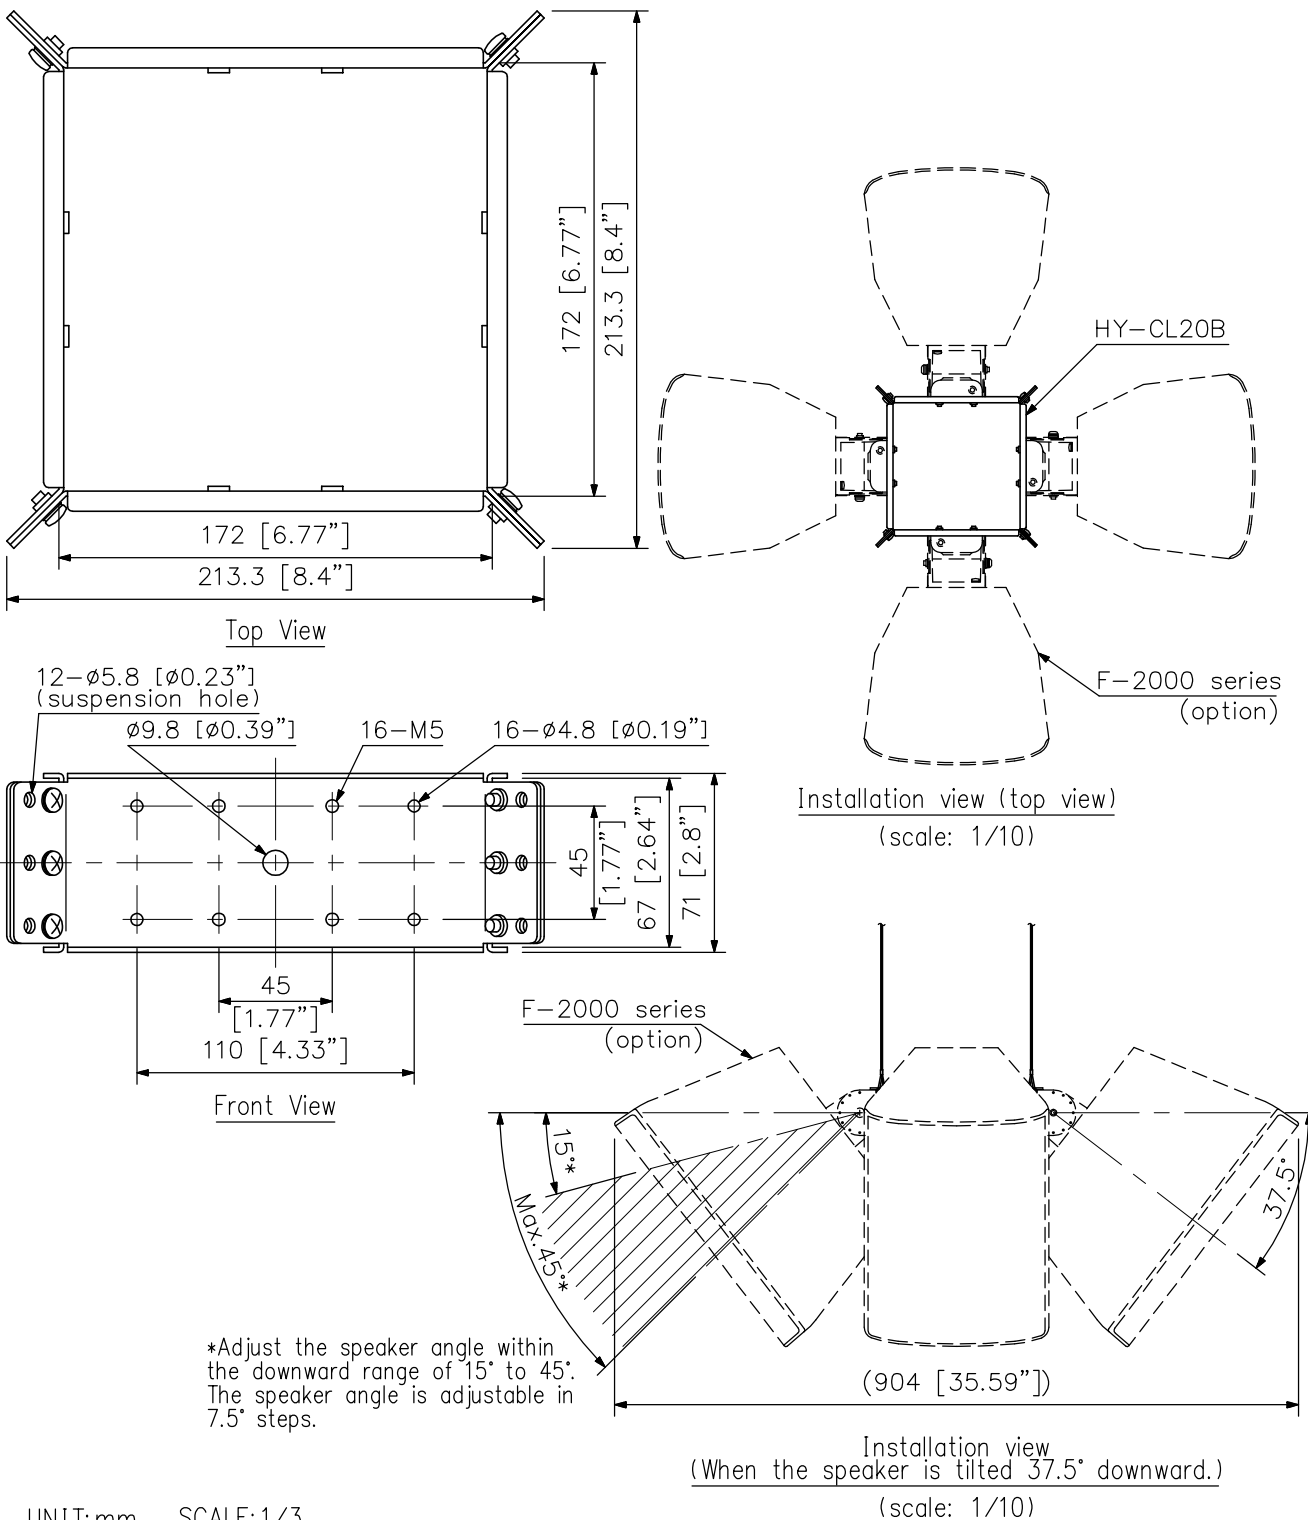

DESCRIPTION

The HY-CL20B Cluster Bracket is used for cluster ceiling suspension of 4 F-2000 Series speakers.

SPECIFICATIONS

Finish	Steel plate, black, paint
Dimensions	213.3 (W) × 71 (H) × 213.3 (D) mm (8.4" × 2.8" × 8.4")
Weight	1.2 kg (2.65 lb)
Accessory	Speaker mounting bracket (with washer) ...16

APPEARANCE

UNIT:mm SCALE:1/3