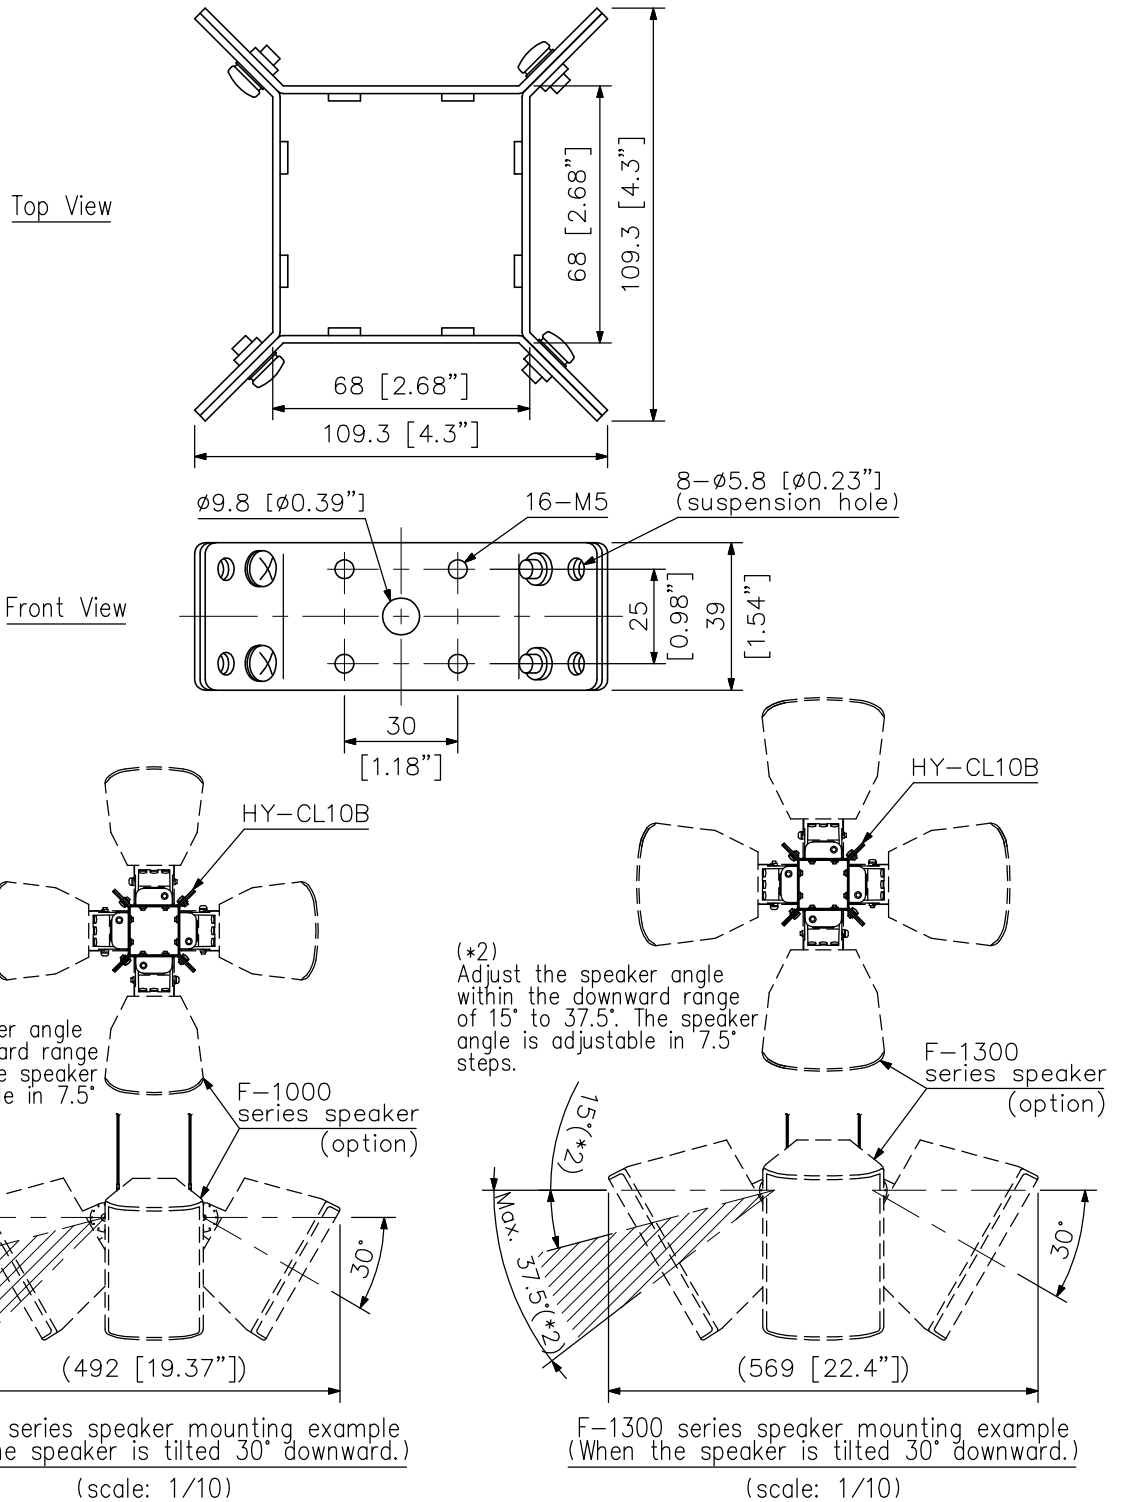

## DESCRIPTION

The HY-CL10B Cluster Bracket is used for cluster ceiling suspension of 4 F-1000 Series or F-1300 Series speakers.

## SPECIFICATIONS

Finish	Steel plate, black, paint
Dimensions	109.3 (W) × 39 (H) × 109.3 (D) mm (4.3" × 1.54" × 4.3")
Weight	380 g (0.84 lb)
Accessory	Speaker mounting bracket (with washer) ...16

## APPEARANCE

UNIT:mm SCALE:1/2