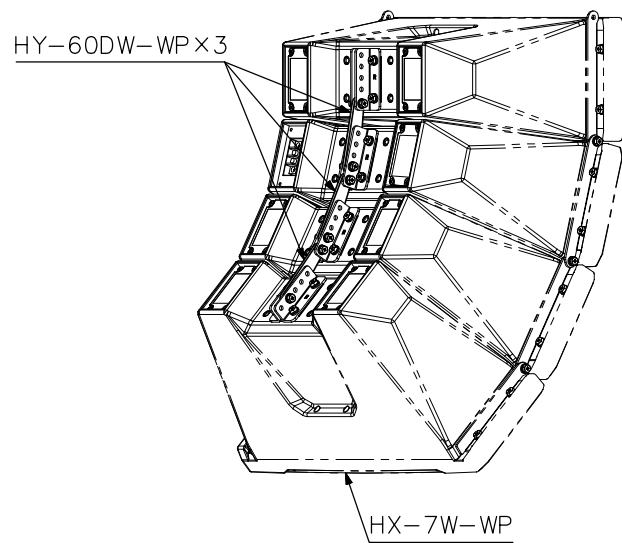

### DESCRIPTION

By using three HY-60DW-WP brackets, the directivity angle mode of the HX-7W-WP can be changed to 60° mode. It is also possible to change the directivity angle mode to 15° mode, 30° mode, or 45° mode. This bracket is designed for outdoor use.

### SPECIFICATIONS

Finish	Stainless steel, white, semi-gloss, paint
Weight	70 g (0.15 lb)

Note: Every speaker module must be aimed horizontally or down to keep the weather resistant capability.

### APPEARANCE

Mounting example (scale: 1/10)

Example for directivity angle modes (scale: 1/10)

UNIT: mm SCALE: 1/2