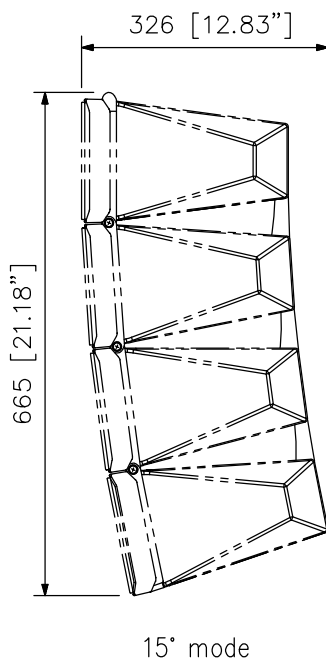

### DESCRIPTION

By using three HY-60DW-WP brackets, the directivity angle mode of the HX-7W-WP can be changed to 60° mode. It is also possible to change the directivity angle mode to 15° mode, 30° mode, or 45° mode. This bracket is designed for outdoor use.

### SPECIFICATIONS

Finish	Stainless steel, white, semi-gloss, paint
Weight	70 g (0.15 lb)

Note: Every speaker module must be aimed horizontally or down to keep the weather resistant capability.

### APPEARANCE

Mounting example (scale: 1/10)

Example for directivity angle modes (scale: 1/10)

UNIT: mm SCALE: 1/2