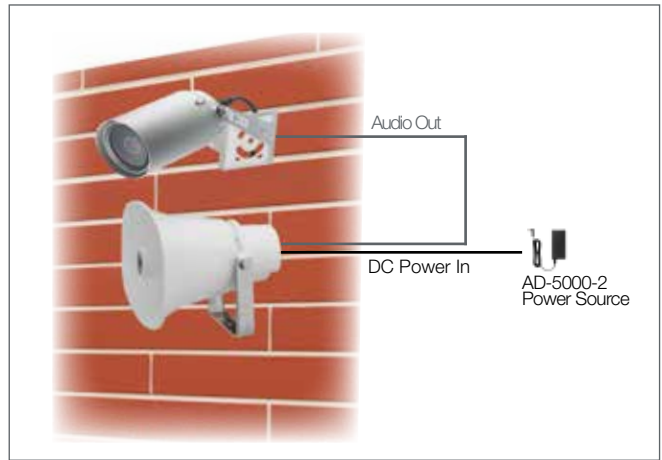

SC-P620

Powered Horn Speaker

Highly Intelligible Speaker with
built-in Digital Power Amplifier

SC-P620 Powered Horn Speaker

The SC-P620 is a highly intelligible and compact horn speaker with a built-in 20W digital power amplifier, that provides public address announcement and remote paging via network video surveillance applications. This powered horn speaker can operate at extreme temperature. It comes with powder-coated finish and stainless steel screws to ensure its weatherproof capability. Ideal choice for both indoor and outdoor application at restricted facilities, train stations, airports and many more.

Key Features

- > Integrated 20W power amplifier which utilises latest Class D technology
- > Switchable Gain: 8dB, 16dB, 24dB & 32dB
- > Internal volume control to allow on-site tuning
- > Integration to CCTV systems possible with the majority of IP CCTV systems equipped with an audio line output
- > Weatherproof to IP65 rating

Network Camera Configuration

Specification

Power Source	12V DC, 2 A (DC Socket "+" Type A: 5.5 x 2.1 mm)
Power Consumption	15 W (1.25 A) at Rated output 25 W (2.10 A) at Maximum output
Input	0 dB, 10 kΩ, Unbalanced (RCA plug)
Signal Gain	8, 16, 24, 32 dB (Factory preset to 16 dB)
Volume Adjustment	Internet volume control (Factory preset to max. position)
Sensitivity (1W, 1m)	113 dB (500Hz to 2.5kHz peak level) Max. SPL (above 120 dB)
Frequency Response	250 Hz – 10 kHz
Dust/Water Protection	IP 65
Finish	Horn Flare: HIPS resin, white (RAL 9010 or equivalent) Reflector Horn & Case: ABS resin, white (RAL 9010 or equivalent) Bracket, Screws & Bolts: Stainless Steel
Cable Cord	Length: 2m Flying Lead (RCA plug) & DC socket ("+")
Dimensions (W x H x D)	292 x 230 x 280 mm
Weight	1.8 kg
Option	AD-5000-2 (LTE23E-S2-1) AC Adapter