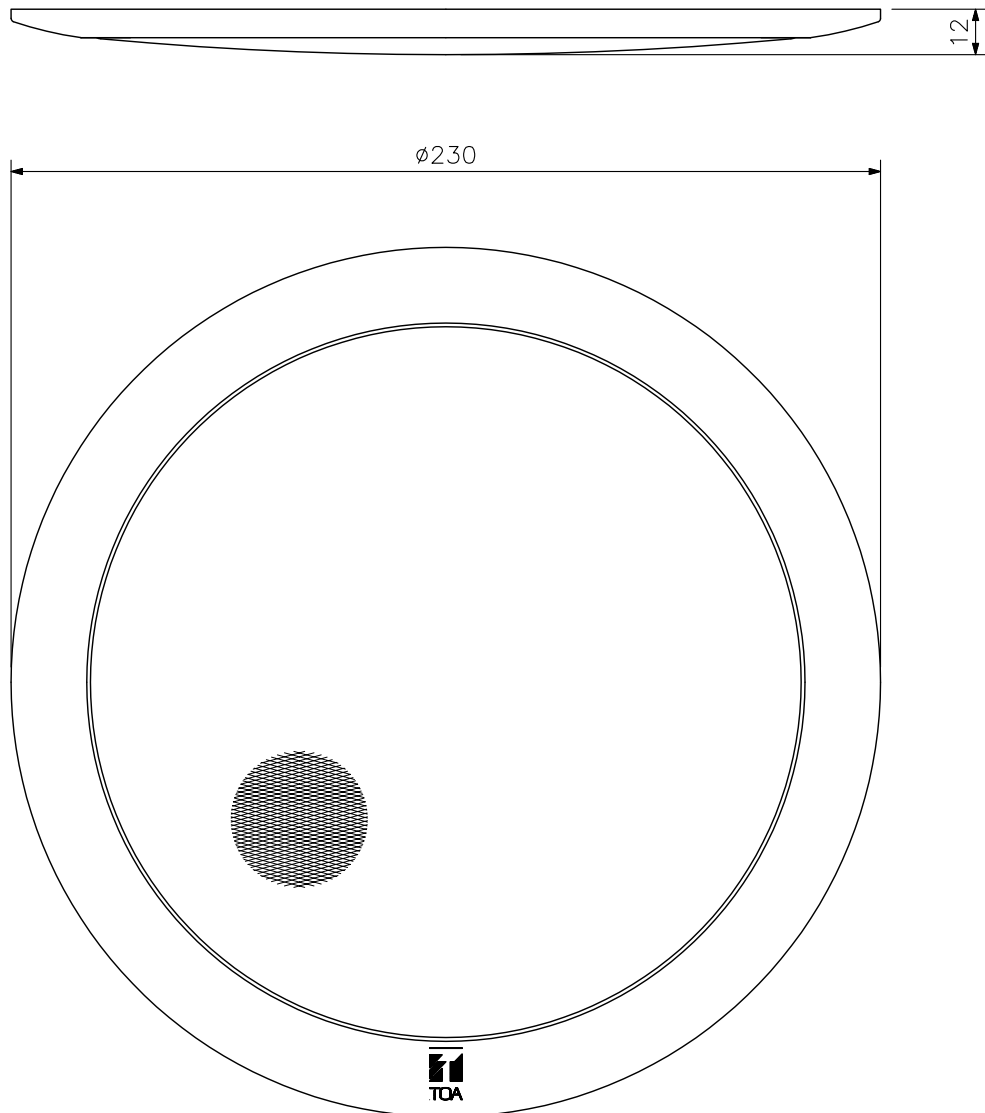

■DESCRIPTION

The CP-97 grille can easily be attached to the CM-960 speaker by means of coil springs. Because it is thin in thickness and white in color, it blends with any ceiling. In addition, cleaning is easy because the net is painted metal.

■SPECIFICATIONS

|                         |  |
|-------------------------|--|
| Speaker Mounting Method | Spring catch                           |
| Finish                  | Frame, net: Aluminum, off-white, paint |
| Dimensions              | ø230 X 12 (D) mm (exposed section)     |
| Weight                  | 100 g                                  |
| Applicable Speaker      | CM-960, CM-96                          |

■APPEARANCE

UNIT:mm SCALE:1/2