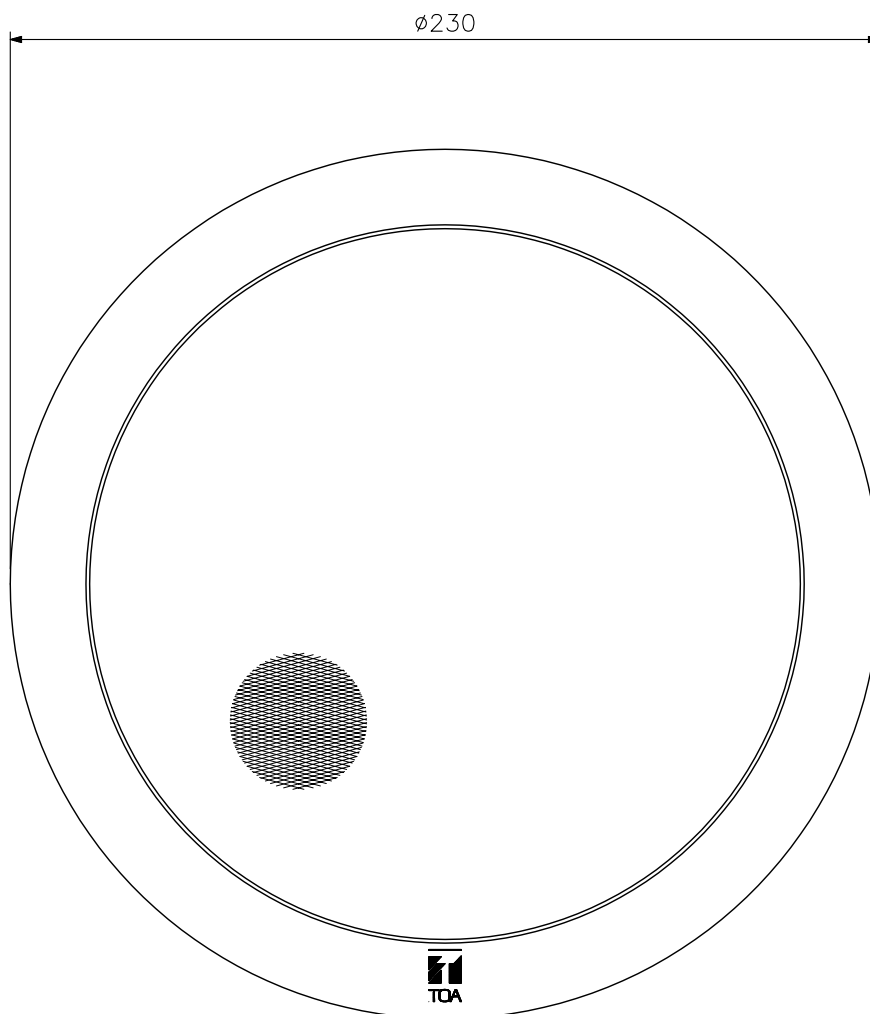

■DESCRIPTION

The CP-93 grille can easily be attached to the CM-960 speaker by means of coil springs. Because it is thin in thickness and white in color, it blends with any ceiling. In addition, cleaning is easy because the net is painted metal.

■SPECIFICATIONS

Speaker Mounting Method	Spring catch
Finish	Frame: ABS resin, off-white Net: Aluminum, off-white, paint
Dimensions	ø230 × 12 (D) mm (exposed section)
Weight	100 g
Applicable Speaker	CM-960, CM-96

■APPEARANCE

UNIT:mm SCALE:1/2