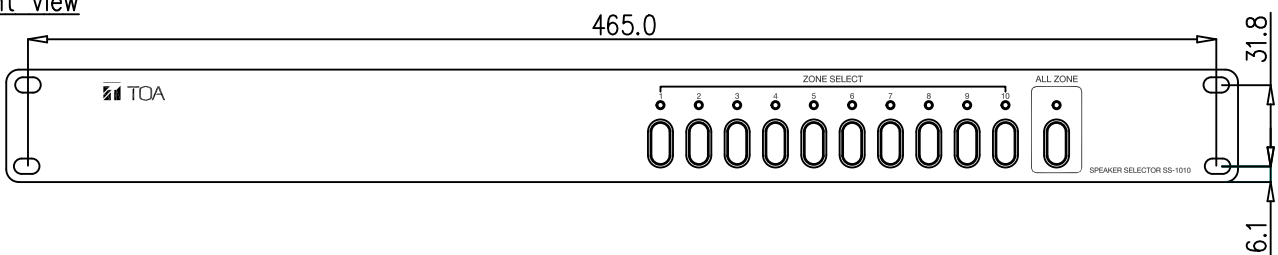

■DESCRIPTION

TOA speaker selector SS-1010 is a 10 input Zone and 1 input Emergency Override speaker selector. This highly efficient speaker selector can be installed with the public address system in schools, malls, offices, and places requiring the selection of speakers.

■SPECIFICATIONS

Voltage Source		24 V DC
Current Consumption		0.4 A DC
Inputs		10 Inputs Zone 1 Emergency Override
Output		10 Outputs Zone, Each output max 480W
Controls	Front	10 Zone Selectors 1 All Zone Selector for All Zone
	Rear	1-10 Zone Controls In
		All Zone Control In for All Zone
Indicator Led		10 Zone Selector LEDs 1 All Zone LED
Operating Temperature		0°C to +40°C
Finish		Front Panel : Aluminum Hair Line, Etching Black Case : Steel Plate, Painting Black
Dimensions		420 (W) X 44 (H) X 320 (D) in mm
Weight		3.2 kg
Accessories		6P Connectors (12 Pcs) 2P Connector (1 Pc)

■APPEARANCE

Rear View

Front View

Side View

UNIT : mm SCALE : 1/3