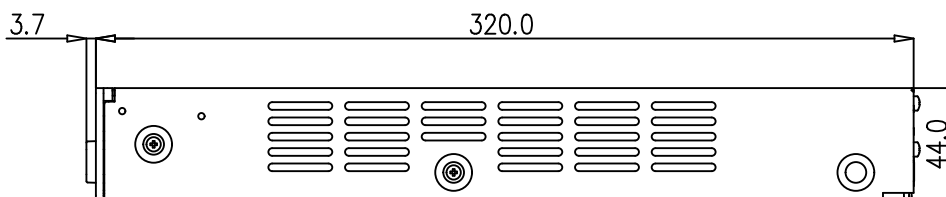

■SPECIFICATIONS

Voltage Source		24 V DC
Current Consumption		0.4 A DC
Inputs		10 Inputs Zone 1 Emergency Override
Output		10 Outputs Zone, Each output max 480W
Controls	Front	10 Zone Selectors 1 All Zone Selector for All Zone
	Rear	1-10 Zone Controls In
		All Zone Control In for All Zone
Indicator Led		10 Zone Selector LEDs 1 All Zone LED
Operating Temperature		0°C to +40°C
Finish		Front Panel : Aluminum Hair Line, Etching Black Case : Steel Plate, Painting Black
Dimensions		420 (W) X 44 (H) X 320 (D) in mm
Weight		3.2 kg
Accessories		6P Connectors (12 Pcs) 2P Connector (1 Pc)

■APPEARANCE

Rear View

Front View

Side View

UNIT : mm SCALE : 1/3