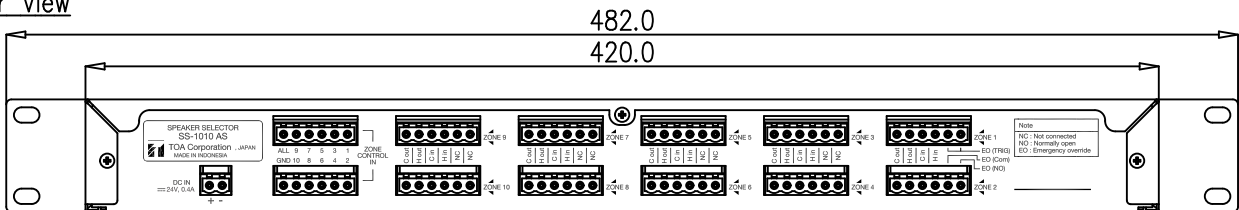

■DESCRIPTION

TOA speaker selector SS-1010 is a 10 input Zone and 1 input Emergency Override speaker selector. This highly efficient speaker selector can be installed with the public address system in schools, malls, offices, and places requiring the selection of speakers.

■SPECIFICATIONS

Voltage Source		24 V DC
Current Consumption		0.4 A DC
Inputs		10 Inputs Zone 1 Emergency Override
Output		10 Outputs Zone, Each output max 480W
Controls	Front	10 Zone Selectors 1 All Zone Selector for All Zone
	Rear	1-10 Zone Controls In
		All Zone Control In for All Zone
Indicator Led		10 Zone Selector LEDs 1 All Zone LED
Operating Temperature		0°C to +40°C
Finish		Front Panel : Aluminum Hair Line, Etching Black Case : Steel Plate, Painting Black
Dimensions		420 (W) X 44 (H) X 320 (D) in mm
Weight		3.2 kg
Accessories		6P Connectors (12 Pcs) 2P Connector (1 Pc)

■APPEARANCE

Rear View

Front View

Side View

UNIT : mm SCALE : 1/3