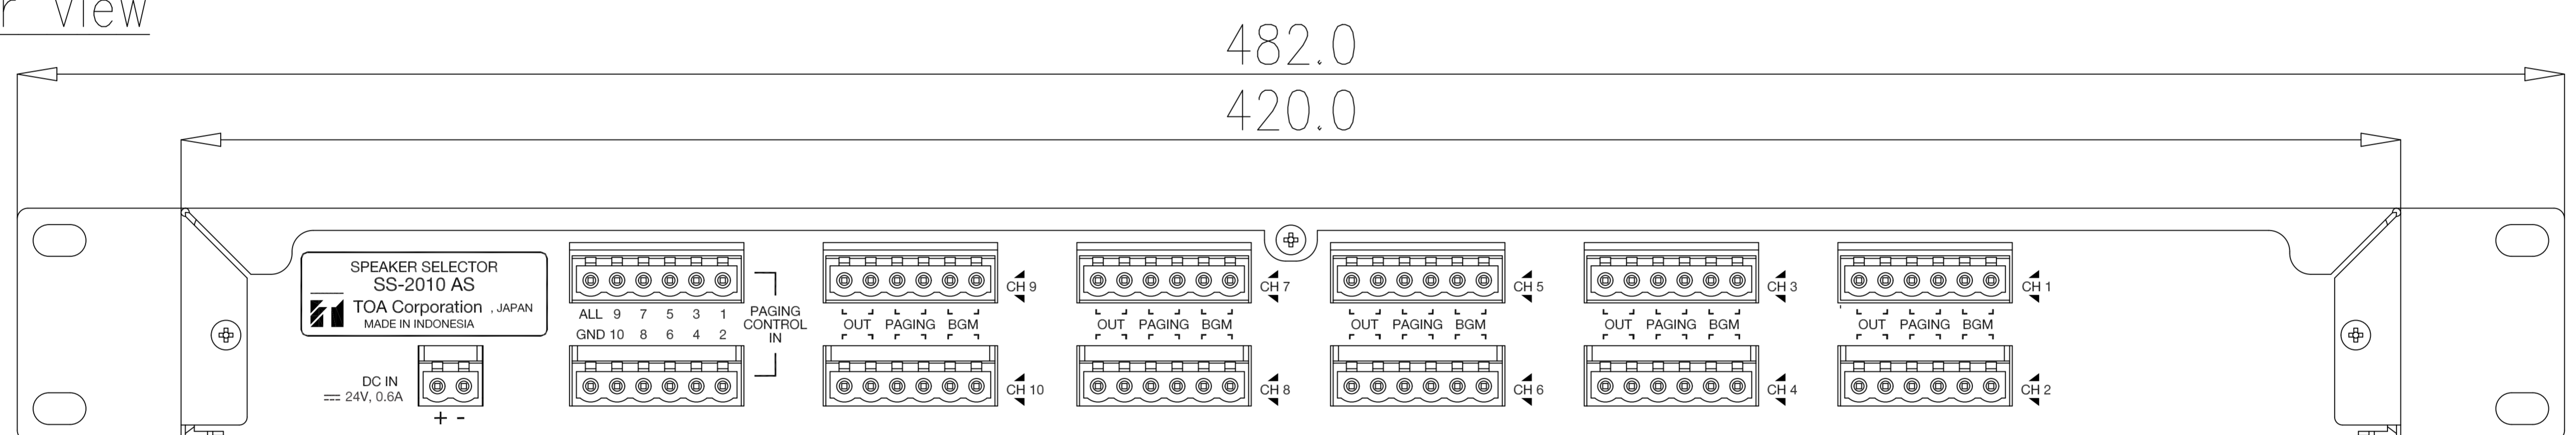

### DESCRIPTION

TOA speaker selector SS-2010 is a 10 zone BGM and 10 zone paging speaker selector. This highly efficient speaker selector can be installed with the public address system in schools, malls, offices, and places requiring the selection of speakers.

### SPECIFICATIONS

Voltage Source	24 V DC	
Current Consumption	0.6 A DC	
Inputs	10 Inputs BGM	
	10 Inputs Paging	
Output	10 Outputs, each output channel max 480W at 100V line	
Controls	Front	10 BGM Selectors
		10 Paging Selectors
	Rear	1 All Call Selector for All Paging
		1-10 Paging Controls In
Indicator Led	10 BGM Selector LEDs	
	10 Paging Selector LEDs	
	1 All Call LED	
Operating Temperature	0°C to +40°C	
Finish	Front Panel : Aluminum Hair Line, Etching Black	
	Case : Steel Plate, Painting Black	
Dimensions	420 (W) X 44 (H) X 320 (D) in mm	
Weight	3.2 kg	
Accessories	6P Connectors (12 Pcs)	
	2P Connector (1 Pc)	

### APPEARANCE

Rear View

Front View

Side View

UNIT : mm SCALE : 1/3