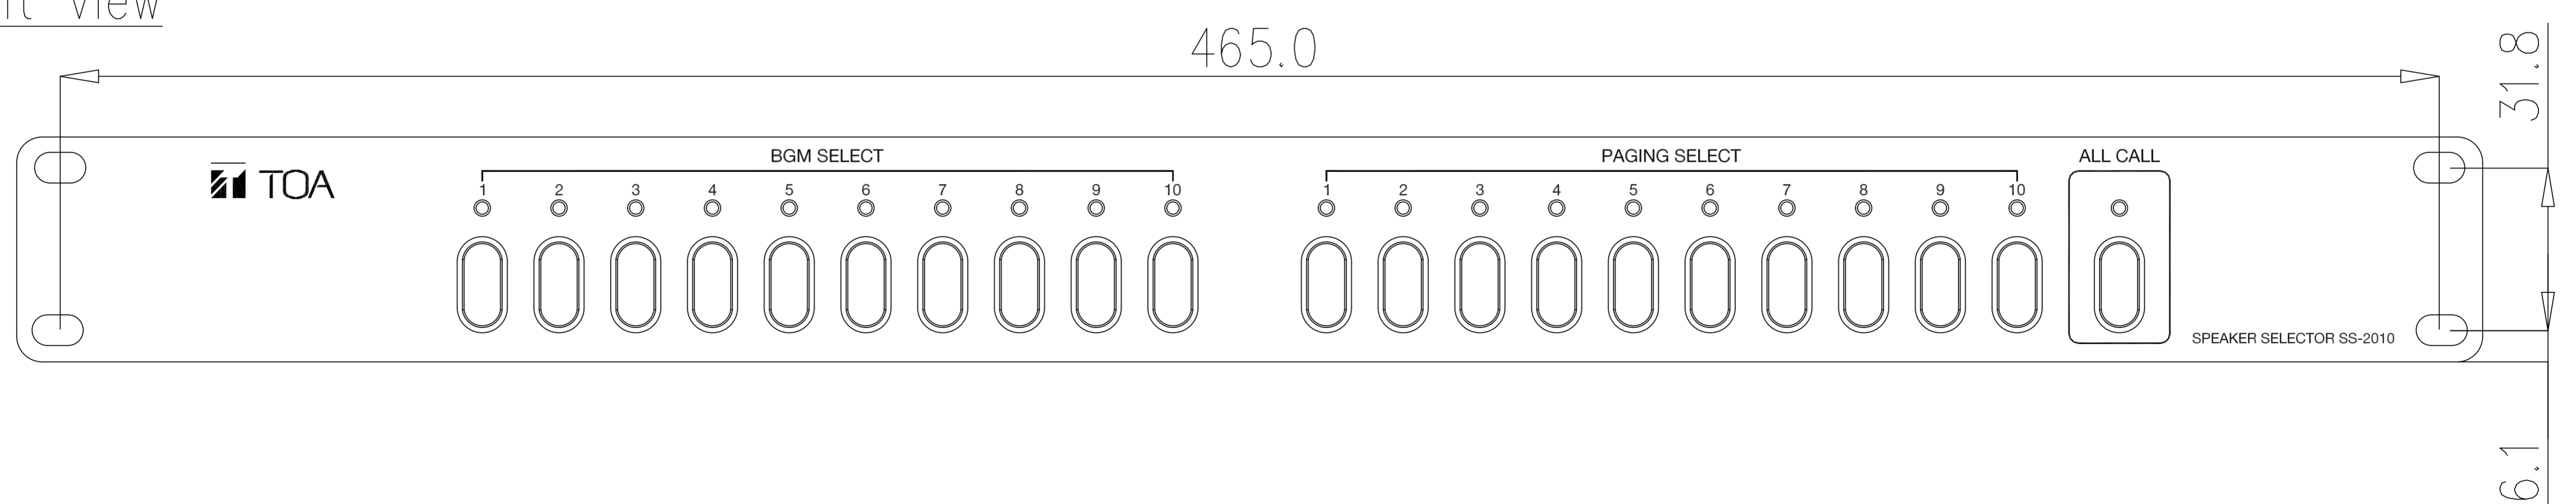

### DESCRIPTION

TOA speaker selector SS-2010 is a 10 zone BGM and 10 zone paging speaker selector. This highly efficient speaker selector can be installed with the public address system in schools, malls, offices, and places requiring the selection of speakers.

### SPECIFICATIONS

Voltage Source	24 V DC	
Current Consumption	0.6 A DC	
Inputs	10 Inputs BGM	
	10 Inputs Paging	
Output	10 Outputs, each output channel max 480W at 100V line	
Controls	Front	10 BGM Selectors
		10 Paging Selectors
	Rear	1 All Call Selector for All Paging
		1-10 Paging Controls In
Indicator Led	10 BGM Selector LEDs	
	10 Paging Selector LEDs	
	1 All Call LED	
Operating Temperature	0°C to +40°C	
Finish	Front Panel : Aluminum Hair Line, Etching Black	
	Case : Steel Plate, Painting Black	
Dimensions	420 (W) X 44 (H) X 320 (D) in mm	
Weight	3.2 kg	
Accessories	6P Connectors (12 Pcs)	
	2P Connector (1 Pc)	

### APPEARANCE

Rear View

Front View

Side View

UNIT : mm SCALE : 1/3