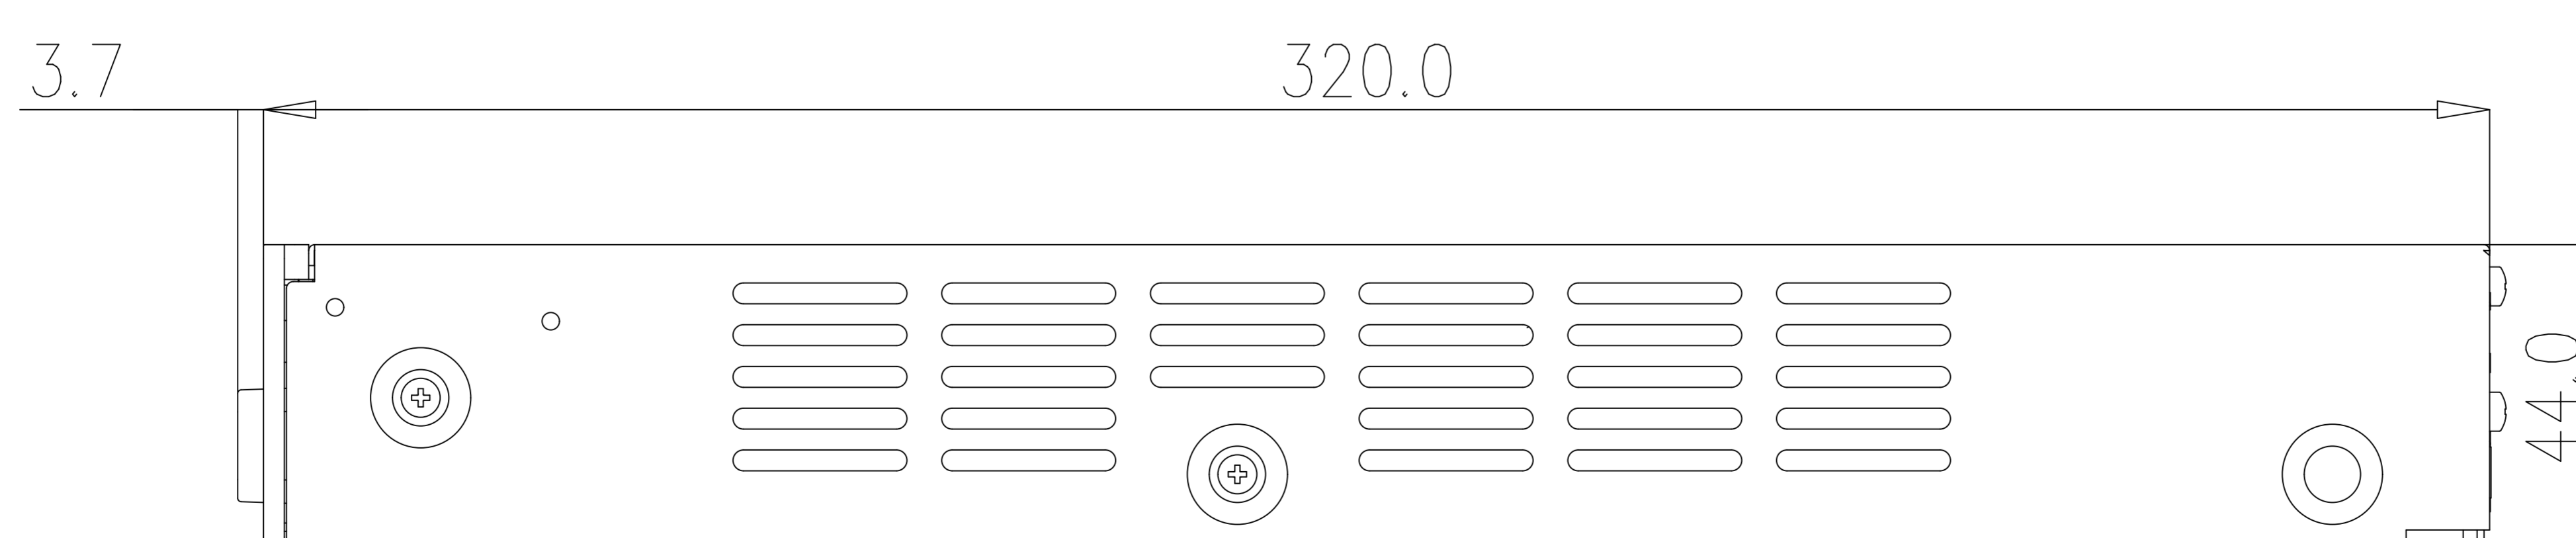

### SPECIFICATIONS

Voltage Source	24 V DC	
Current Consumption	0.6 A DC	
Inputs	10 Inputs BGM	
	10 Inputs Paging	
Output	10 Outputs, each output channel max 480W at 100V line	
Controls	Front	10 BGM Selectors
		10 Paging Selectors
	Rear	1 All Call Selector for All Paging
		1-10 Paging Controls In
Indicator Led	10 BGM Selector LEDs	
	10 Paging Selector LEDs	
	1 All Call LED	
Operating Temperature	0°C to +40°C	
Finish	Front Panel : Aluminum Hair Line, Etching Black	
	Case : Steel Plate, Painting Black	
Dimensions	420 (W) X 44 (H) X 320 (D) in mm	
Weight	3.2 kg	
Accessories	6P Connectors (12 Pcs)	
	2P Connector (1 Pc)	

### APPEARANCE

Rear View

Front View

Side View

UNIT : mm SCALE : 1/3