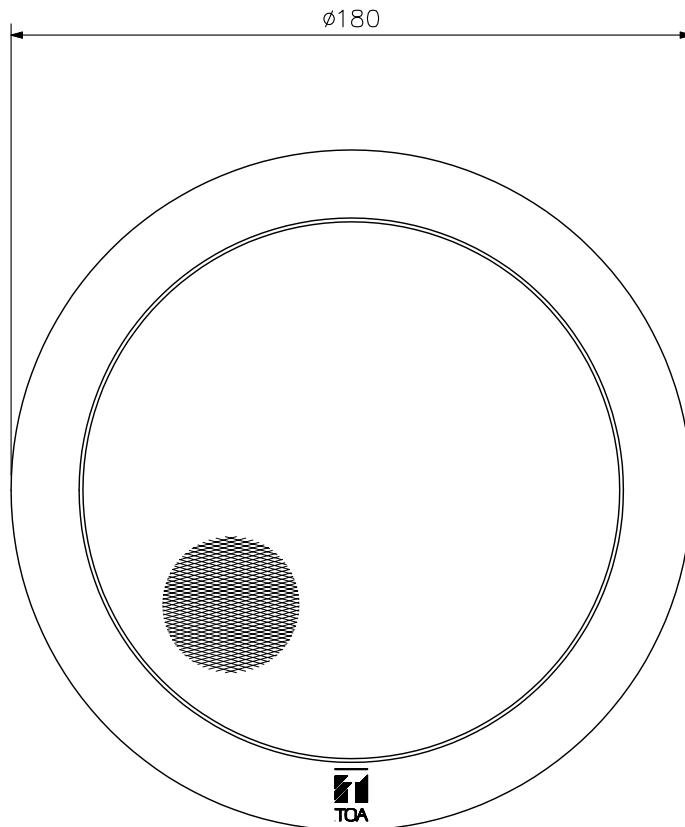

■DESCRIPTION

The CP-77 grille can easily be attached to the CM-760 speaker by means of coil springs. Because it is thin in thickness and white in color, it blends with any ceiling. In addition, cleaning is easy because the net is painted metal.

■SPECIFICATIONS

Speaker Mounting Method	Spring catch
Finish	Frame, net: Aluminum, off-white, paint
Dimensions	ø180 × 11 (D) mm (exposed section)
Weight	70 g
Applicable Speaker	CM-760, CM-76

■APPEARANCE

UNIT:mm SCALE:1/2