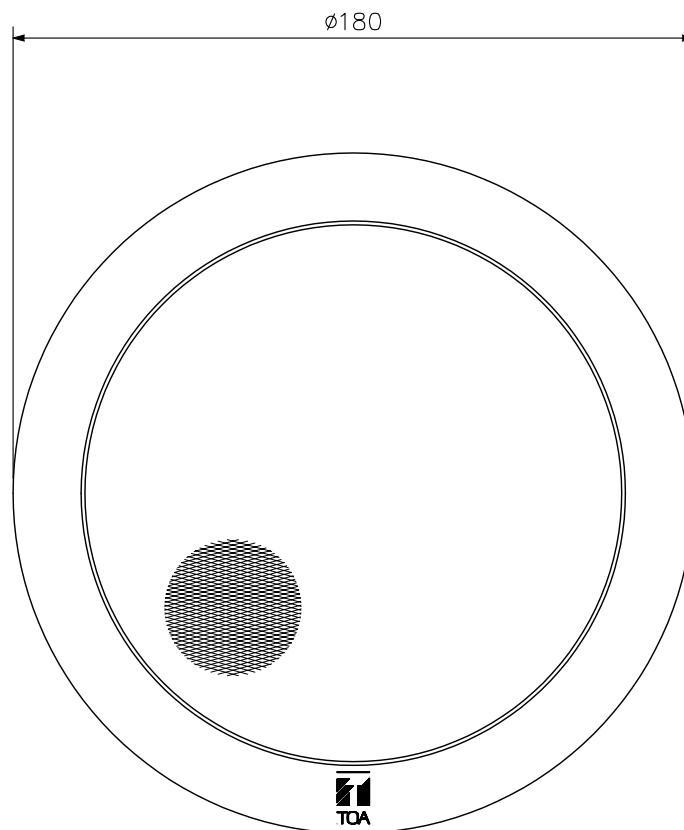

■DESCRIPTION

The CP-73 grille can easily be attached to the CM-760 speaker by means of coil springs. Because it is thin in thickness and white in color, it blends with any ceiling. In addition, cleaning is easy because the net is painted metal.

■SPECIFICATIONS

Speaker Mounting Method	Spring catch
Finish	Frame: ABS resin, off-white Net: Aluminum, off-white, paint
Dimensions	ø180 × 11 (D) mm (Exposed section)
Weight	70 g
Applicable Speaker	CM-760, CM-76

■APPEARANCE

UNIT:mm SCALE:1/2