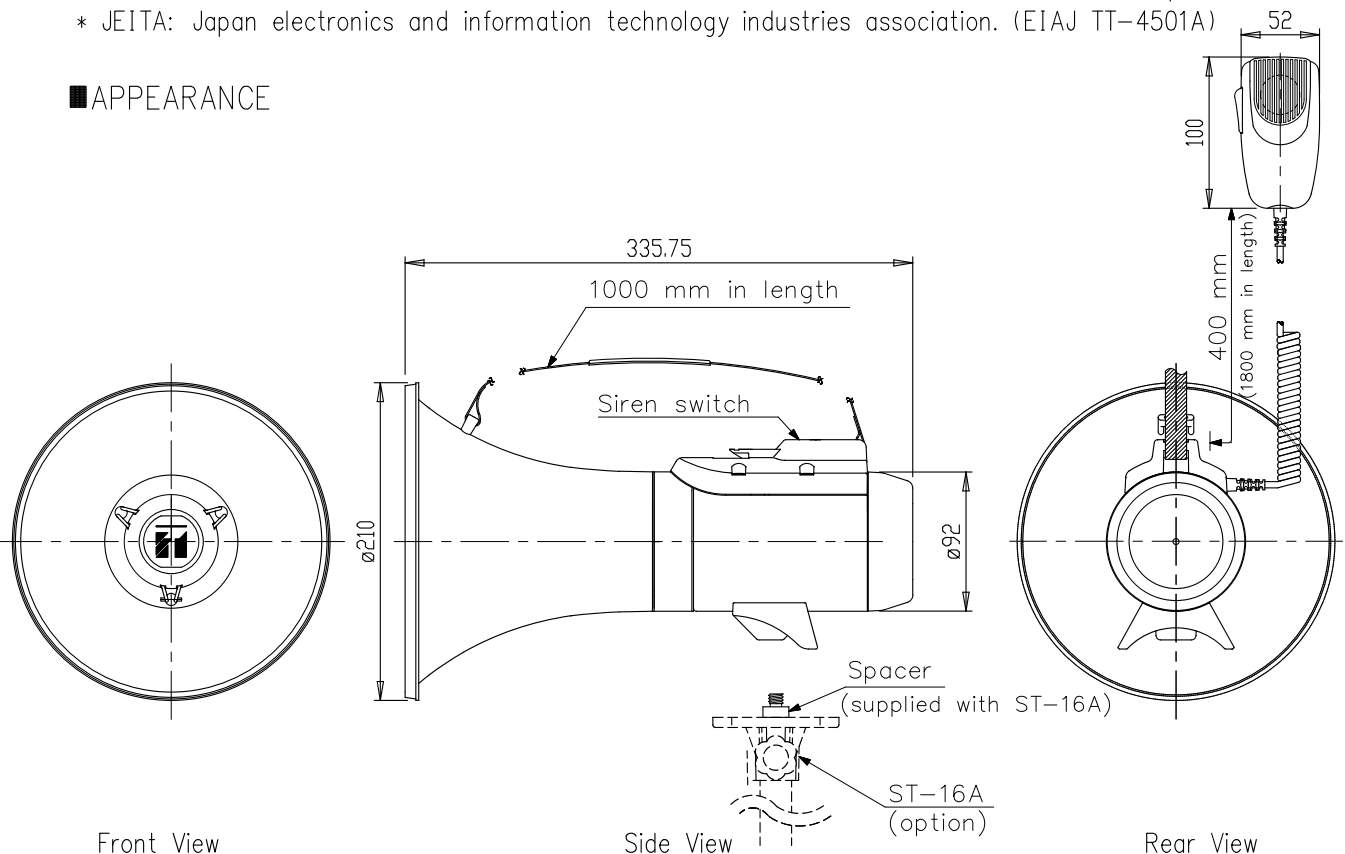

■DESCRIPTION

The ER-2215S-AS is a shoulder megaphone rated at 15 W of output. The ER-2215S-AS comes with a siren signal and has a separate microphone. It can be mounted to the optional ST-16A speaker stand. The newly developed polyimide diaphragm is employed to ensure high sound quality.

■SPECIFICATIONS

Power Source	Battery R14P(SUM-2), Size "C" × 6 (9 V DC)
Rated Output	15 W
Maximum Output	23 W
Battery Life	Voice: Approx. 9 hours (JEITA)* Siren: Approx. 20 minutes (JEITA)*
Siren Sound	Siren (sounds at 5 seconds intervals)
Audible Range	Voice: Approx. 400 m (JEITA)* Siren: Approx. 500 m (JEITA)*
Diaphragm	Polyimide film (voice coil, bobbin)
Operating Temperature	-10 °C to +40 °C
Finish	Horn: ABS resin, red Microphone and other: ABS resin, red Strap: Nylon, black
Dimensions	ø210 × 336 mm
Weight	Body: 1.2 kg (without microphone and batteries) Microphone: 150 g
Option	Speaker stand: ST-16A

Note: Batteries are optional.

* JEITA: Japan electronics and information technology industries association. (EIAJ TT-4501A)

■APPEARANCE

<Note on the audible range and battery life>

1. The indications of the audible range and battery life are based on the JEITA Standard*.
2. Audible Range presumes that the megaphone employs new batteries and is used on a quiet street. It varies depending on such conditions as battery consumption, ambient noise, wind direction and obstacles.
3. Battery Life assumes that megaphone is used for 30 minutes a day.