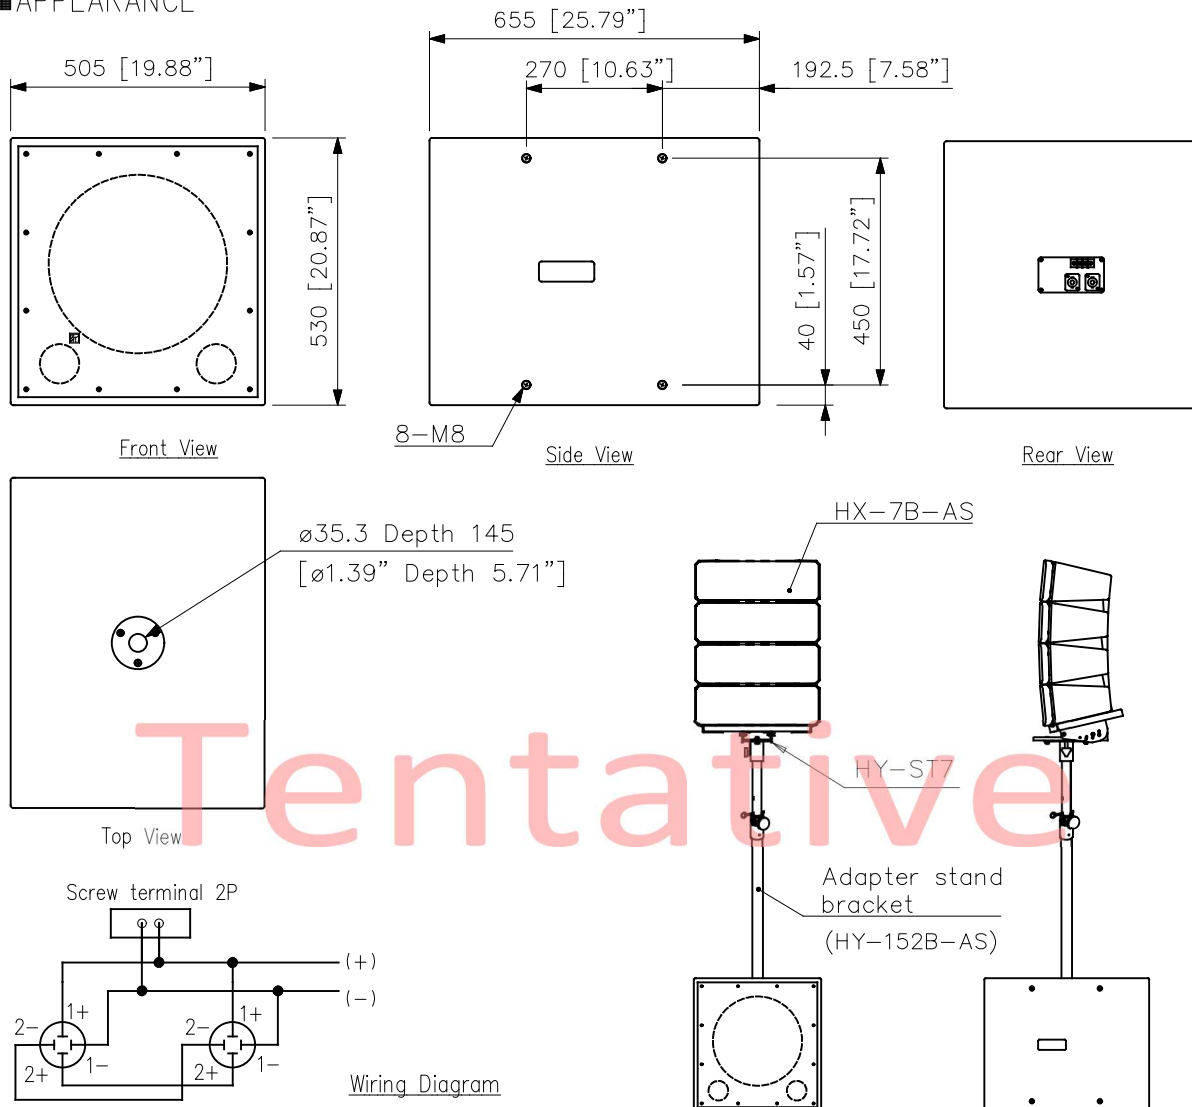

DESCRIPTION

The FB-152B-AS is a compact, indoor-use subwoofer system employing a high-power 38 cm (15") woofer. It is designed for use in conjunction with TOA's HX-7B-AS or other full range speaker, and is particularly ideal for reproducing dynamic low-frequency sound for both permanent and temporary installations.

SPECIFICATIONS

Power Handling Capacity	Continuous pink noise: 300W* Continuous program: 900W*
Impedance	8 Ω
Sensitivity	91dB (1W, 1m, Avg. at 70 Hz, 100 Hz, 150 Hz)*
Frequency Response	40 - 400Hz (-10dB) with DP-SP3*
Speaker Component	38cm (15") cone-type
Input Terminal	Speakon NL4MP x 2 and M4 screw terminal
Finish	Enclosure: MDF, black, urethane paint Punched net: Surface-treated steel plate, black, paint
Dimensions	505 (W) x 530 (H) x 655 (D) mm (19.88" x 20.87" x 25.79")
Weight	35kg (77.16 lb)*
Option	Speaker rigging frame: HY-PF7B-AS Applicable Stand Adapter : HY-152B-AS

APPEARANCE

UNIT : mm SCALE : 1/15