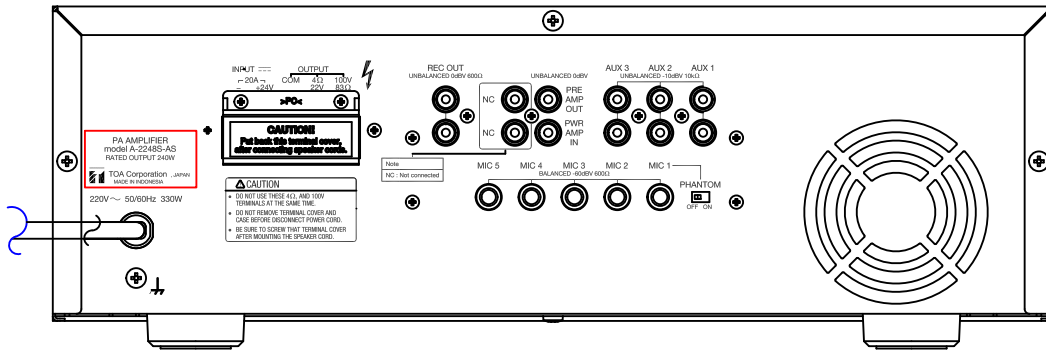

PA AMPLIFIER

A-2248S-AS

■ APPEARANCE

Rear View