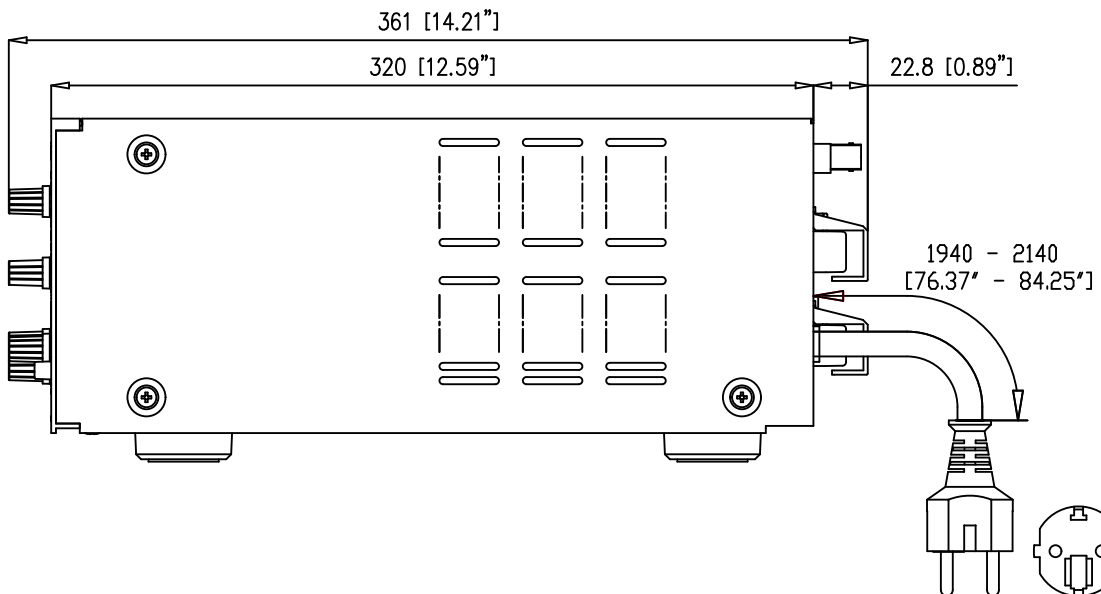

PA AMPLIFIER

A-2248S-AS

DESCRIPTION

TOA amplifier of model A-2248S-AS is mixer power amplifier with high capacity for audio requirements in mosque or other places of worship.

SPECIFICATIONS

* 0 dB = 1 V

Power Supply	AC : 220V, 50/60Hz ; DC : 24V	
Power Output	Rated 240W	
Power Consumption	AC : 600W (rated output)	
	AC : 330W (operation at EN60065)	
	DC : 20A (operation at rated output)	
Frequency Response	50Hz \pm 3dB - 20,000Hz \pm 5dB	
Distortion	Less than 1% THD at 1kHz, 1/3 rated output power	
Inputs (sensitivity, Impedance, Connector)		
MIC 1	Rear	1.0mV (-60dB*) Balanced 600 Ω , Phone Jack, Echo
MIC 2	Rear	1.0mV (-60dB*) Balanced 600 Ω , Phone Jack
MIC 3	Rear	1.0mV (-60dB*) Balanced 600 Ω , Phone Jack
MIC 4	Rear	1.0mV (-60dB*) Balanced 600 Ω , Phone Jack
MIC 5	Rear	1.0mV (-60dB*) Balanced 600 Ω , Phone Jack
AUX 1	Rear	300mV (-10dB*) Unbalanced 10k Ω , RCA Pin Jack
AUX 2	Rear	300mV (-10dB*) Unbalanced 10k Ω , RCA Pin Jack
AUX 3	Rear	300mV (-10dB*) Unbalanced 10k Ω , RCA Pin Jack
Speaker Outputs	100V, 4 Ω	
PRE AMP OUT	1.0V (0dB*) Unbalanced 600 Ω , RCA Pin Jack	
PWR AMP IN	1.0V (0dB*) Unbalanced 10k Ω , RCA Pin Jack	
REC OUT	1.0V (0dB*) Unbalanced 600 Ω , RCA Pin Jack	
Phantom Power	DC +21V (MIC 1)	
Noise Level (S/N)	More than 80 dB at All Volume control full CCW	
	More than 50 dB at All Volume control full CW	
Output Regulation	Less than 3 dB no load to full load	
Controls	Front	5 Microphone Gain Controls
	Front	3 Aux Gain Controls
	Front	8 Bass Tone Controls
	Front	8 Treble Tone Controls
	Front	1 Echo Level Control
	Front	1 Master Controls
	Front	1 Power ON/OFF Switch
Tone Controls	Bass : \pm 10 dB at 100 Hz, Treble : \pm 10 dB at 10 kHz	
Indicators	1 LED Signal, 1 LED Peak, 1 LED Power ON	
Ambient Temperature	0°C to +40°C	
Dimensions	420 (W) X 144 (H) X 361 (D) in mm	
Weight	14.5 kg	
Finish	Front panel	Aluminum, Gray
	Case	Steel plate, Gray

UNIT : mm SCALE : 1/3

Page: 2/2