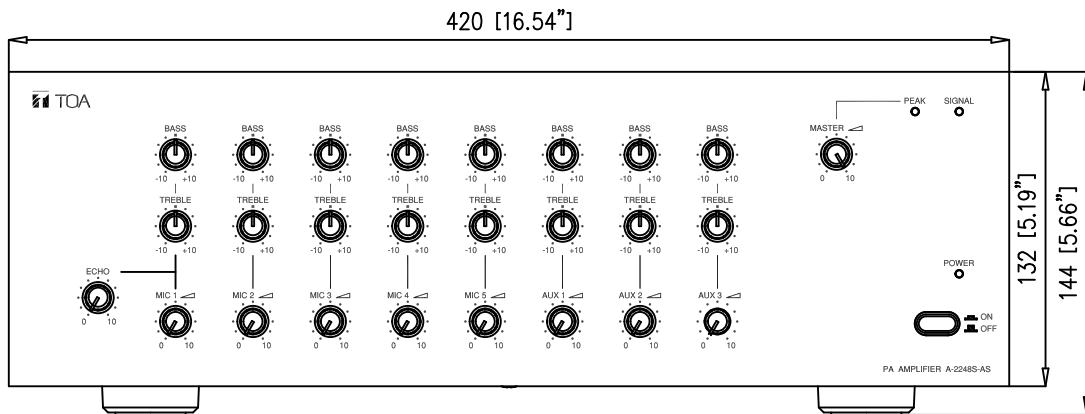

PA AMPLIFIER

A-2248S-AS

■ APPEARANCE

Rear View

Front View

Right View

UNIT : mm SCALE : 1/3

Page: 2/2