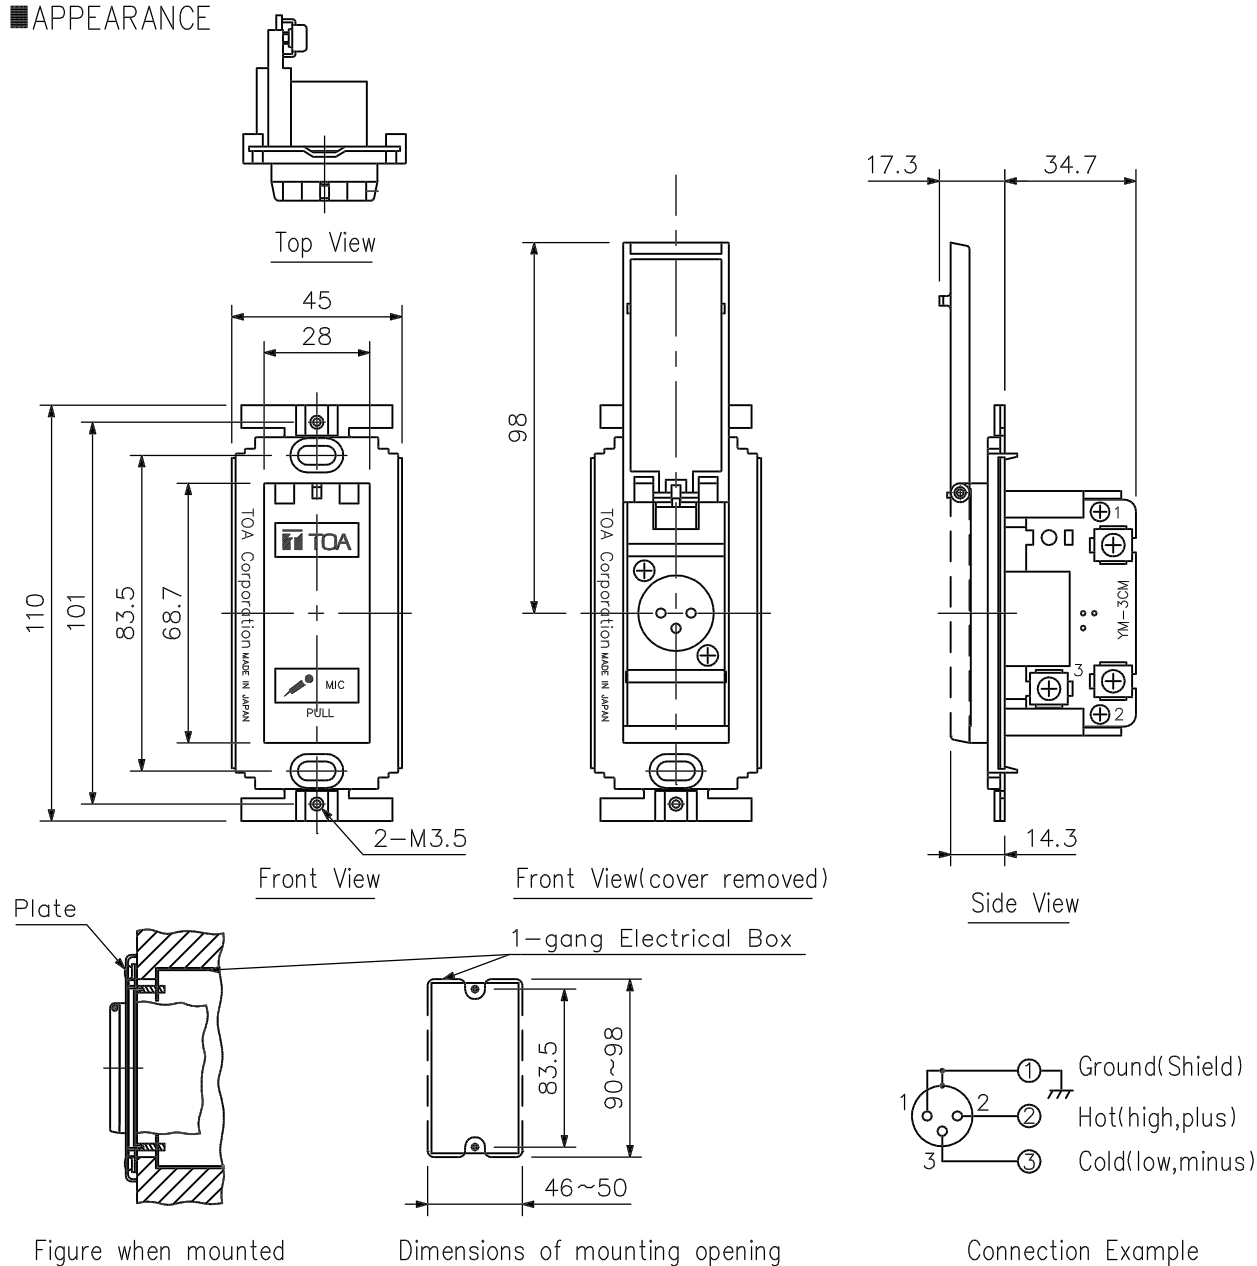

■SPECIFICATIONS

Connector	XLM-3-32PCH-R
Current Capacity	3 A (AC)
Usable Cable	Microphone vinyl cable with sectional area of 0.75 ~ 2.0 mm ²
Usable Plate	YP-1AF
Usable Plug	XLR-3-11C
Finish	Cover : ABS resin (off white) Frame : Steel plate (t=1.2)
Dimensions	45 (W) × 110 (H) × 52 (D) mm
Weight	95 g
Accessory	Screw M4 × 35.....2

※When routing a power or speaker line and a microphone line through the same electric box, provide a barrier between the two for insulation.

※For cables with sectional area of under 0.75 mm², fold back their cores to increase the sectional area before making a connection.

■APPEARANCE

Figure when mounted

Dimensions of mounting opening

Connection Example

If the opening is too small or too large, the YM-3CM cannot be mounted in the wall. Be sure to make an opening with dimensions given above when mounting.

UNIT:mm SCALE:1/2