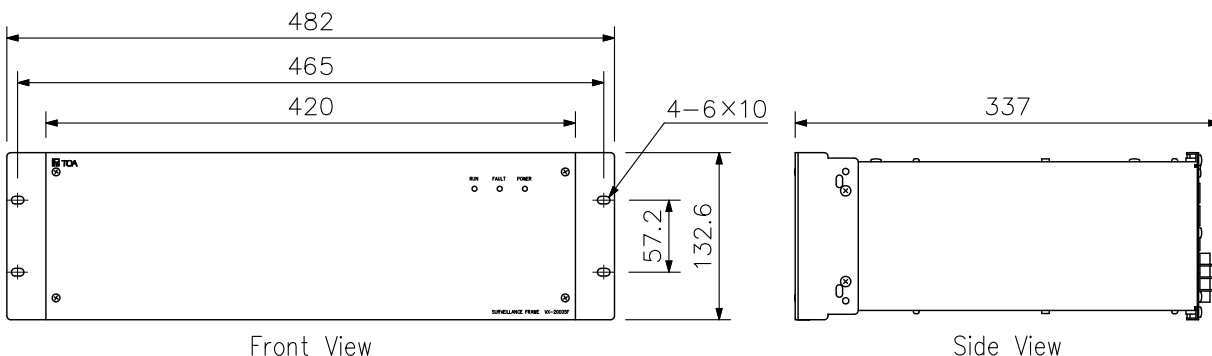

SPECIFICATIONS

* 0 dB = 1 V

Power Source	24 V DC (operating range: 20 – 40 V DC) M3.5 screw terminal, distance between barriers: 8.8 mm
Current Consumption	2 A or less (40 V DC)
Number of Module Slot	10, usable modules: VX-200SZ, VX-200SZ-2, VX-200SP, VX-200SP-2, VX-200SI, VX-200SO
Frequency Response	20 Hz – 20 kHz
Signal to Noise Ratio	60 dB or more
Distortion	0.5 % or less
Cross Talk	-60 dB or less (1 kHz, 0 dB*)
Audio Link Input/Output	Number of audio buses: 4 0 dB*, electronically balanced, RJ45 female connector Twisted-pair straight cable (TIA/EIA-568A standard)
Standby Amplifier Link	RJ45 female connector for connecting the VP-2064, VP-2122, VP-2241, VP-2421 Power Amplifier. Twisted-pair straight cable (TIA/EIA-568A standard)
Communication System	VX-2000, VX-2000SF: RJ45 female connector × 2, LONWORKS RS-485 VX-2000DS: RJ45 female connector × 2, Twisted-pair straight cable (TIA/EIA-568A standard)
Operating Temperature	0 °C to +40 °C
Finish	Panel: Surface-treated steel plate, black, 30% gloss, paint
Dimensions	482 (W) × 132.6 (H) × 337 (D) mm
Weight	5.6 kg
Accessory	Rack mounting screw.....4, Fiber washer.....4, Blank panel.....9, Rack mounting bracket (preinstalled on the unit)2, Standby amp. cable (3 m)1, Blank panel mounting screw.....18
Option	Isolation transformer: IT-450 (audio link output)

APPEARANCE

Note: LONWORKS is a trademark of Echelon Corporation.

Rear View

Front View

Side View

Front view without front panel

UNIT:mm SCALE:1/6