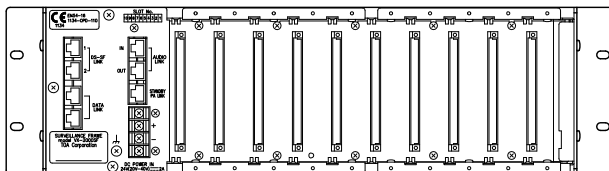

SPECIFICATIONS

* 0 dB = 1 V

Power Source	24 V DC (operating range: 20 – 40 V DC) M3.5 screw terminal, distance between barriers: 8.8 mm
Current Consumption	2 A or less (40 V DC)
Number of Module Slot	10, usable modules: VX-200SZ, VX-200SZ-2, VX-200SP, VX-200SP-2, VX-200SI, VX-200SO
Frequency Response	20 Hz – 20 kHz
Signal to Noise Ratio	60 dB or more
Distortion	0.5 % or less
Cross Talk	-60 dB or less (1 kHz, 0 dB*)
Audio Link Input/Output	Number of audio buses: 4 0 dB*, electronically balanced, RJ45 female connector Twisted-pair straight cable (TIA/EIA-568A standard)
Standby Amplifier Link	RJ45 female connector for connecting the VP-2064, VP-2122, VP-2241, VP-2421 Power Amplifier. Twisted-pair straight cable (TIA/EIA-568A standard)
Communication System	VX-2000, VX-2000SF: RJ45 female connector × 2, LONWORKS RS-485 VX-2000DS: RJ45 female connector × 2, Twisted-pair straight cable (TIA/EIA-568A standard)
Operating Temperature	0 °C to +40 °C
Finish	Panel: Surface-treated steel plate, black, 30% gloss, paint
Dimensions	482 (W) × 132.6 (H) × 337 (D) mm
Weight	5.6 kg
Accessory	Rack mounting screw.....4, Fiber washer.....4, Blank panel.....9, Rack mounting bracket (preinstalled on the unit) .....2, Standby amp. cable (3 m) .....1, Blank panel mounting screw.....18
Option	Isolation transformer: IT-450 (audio link output)

APPEARANCE

Note: LONWORKS is a trademark of Echelon Corporation.

Rear View