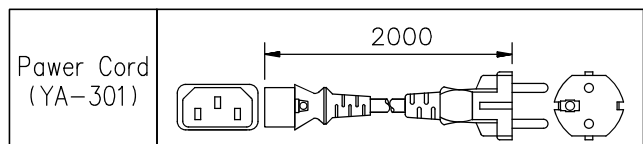

DESCRIPTION

The TOA WA-1830M-AS is a portable meeting amplifier that can accept up to two optional wireless tuner modules (WTU-4800).

SPECIFICATIONS

* 0 dB = 1 V

Power Source	100-240 V AC, 50/60 Hz; DC : 12 V, 2.3 Ah (Rechargeable Battery not included, Reference dimension battery :178 (W) × 60 (H) × 34 (D) mm)
Power Consumption	AC : 55 W (rated output), AC : 11 W (operation at EN60065)
Rated Output	AC : 30 W; DC : 10 W
Applicable Tuner Unit	WTU-4800 (Optional)
Frequency Response	50 Hz - 15 kHz, ±3 dB
Distortion	Under 5 % (rated output)
Input	Wired Mic : -45 dB*, 600 Ω, Unbalanced, 6.3 mm phone jack External Input : -20 dB*, 10 kΩ, Unbalanced, RCA jack
Output	External Speaker : 4 - 16 Ω/ over 30 W of rated input External Output : 0 dB*, 1 kΩ, Unbalanced, 6.3 mm phone jack
Other Feature	Internal or External Speaker selection switch
S/N Ratio	Over 60 dB (rated output)
Antenna	Built-in
Internal Speaker	2-way speaker system : 20 cm full-range speaker and tweeter
Mp3 player	Extension Type file is : MP3, WMA, WAV, AAC, FLAC. Max. supported storage size of the medium (stick) : 32GB. (FAT16/FAT32). Source : USB, SD/MMC, BLUETOOTH, FM, REC, AUX. We do not guarantee that its support all kinds of USB/SD.
Operating Temperature	-10 °C to +50 °C
Finish	ABS resin, Black
Dimensions	298 (W) × 460 (H) × 200 (D) mm
Weight	5.3 kg
Accessories	Power cord (YA-301) *1, Dust cover *1, Screw driver *1, Remote Control *1

APPEARANCE

Top View

Rear View

UNIT:mm SCALE:1/6