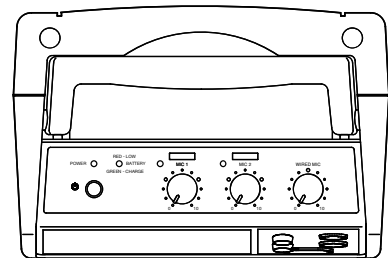

DESCRIPTION

The TOA WA-1830M-AS is a portable meeting amplifier that can accept up to two optional wireless tuner modules (WTU-4800).

SPECIFICATIONS

* 0 dB = 1 V

Power Source	100-240 V AC, 50/60 Hz; DC : 12 V, 2.3 Ah (Rechargeable Battery not included, Reference dimension battery :178 (W) × 60 (H) × 34 (D) mm)
Power Consumption	AC : 55 W (rated output), AC : 11 W (operation at EN60065)
Rated Output	AC : 30 W; DC : 10 W
Applicable Tuner Unit	WTU-4800 (Optional)
Frequency Response	50 Hz - 15 kHz, ±3 dB
Distortion	Under 5 % (rated output)
Input	Wired Mic : -45 dB*, 600 Ω, Unbalanced, 6.3 mm phone jack External Input : -20 dB*, 10 kΩ, Unbalanced, RCA jack
Output	External Speaker : 4 - 16 Ω/ over 30 W of rated input External Output : 0 dB*, 1 kΩ, Unbalanced, 6.3 mm phone jack
Other Feature	Internal or External Speaker selection switch
S/N Ratio	Over 60 dB (rated output)
Antenna	Built-in
Internal Speaker	2-way speaker system : 20 cm full-range speaker and tweeter
Mp3 player	Extension Type file is : MP3, WMA, WAV, AAC, FLAC. Max. supported storage size of the medium (stick) : 32GB. (FAT16/FAT32). Source : USB, SD/MMC, BLUETOOTH, FM, REC, AUX. We do not guarantee that its support all kinds of USB/SD.
Operating Temperature	-10 °C to +50 °C
Finish	ABS resin, Black
Dimensions	298 (W) × 460 (H) × 200 (D) mm
Weight	5.3 kg
Accessories	Power cord (YA-301) *1, Dust cover *1, Screw driver *1, Remote Control *1

APPEARANCE

Top View

Rear View

UNIT:mm SCALE:1/6