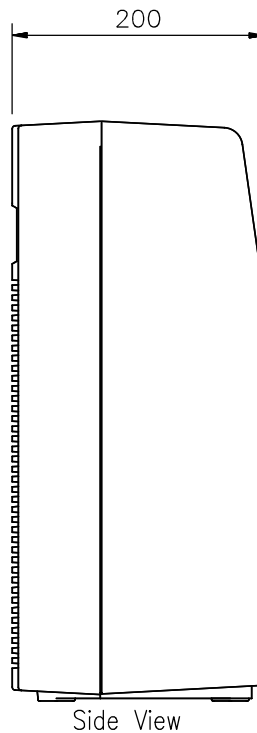

DESCRIPTION

The TOA WA-1830M-AS is a portable meeting amplifier that can accept up to two optional wireless tuner modules (WTU-4800).

SPECIFICATIONS

* 0 dB = 1 V

Power Source	100-240 V AC, 50/60 Hz; DC : 12 V, 2.3 Ah (Rechargeable Battery not included, Reference dimension battery :178 (W) × 60 (H) × 34 (D) mm)
Power Consumption	AC : 55 W (rated output), AC : 11 W (operation at EN60065)
Rated Output	AC : 30 W; DC : 10 W
Applicable Tuner Unit	WTU-4800 (Optional)
Frequency Response	50 Hz - 15 kHz, ±3 dB
Distortion	Under 5 % (rated output)
Input	Wired Mic : -45 dB*, 600 Ω, Unbalanced, 6.3 mm phone jack External Input : -20 dB*, 10 kΩ, Unbalanced, RCA jack
Output	External Speaker : 4 - 16 Ω/ over 30 W of rated input External Output : 0 dB*, 1 kΩ, Unbalanced, 6.3 mm phone jack
Other Feature	Internal or External Speaker selection switch
S/N Ratio	Over 60 dB (rated output)
Antenna	Built-in
Internal Speaker	2-way speaker system : 20 cm full-range speaker and tweeter
Mp3 player	Extension Type file is : MP3, WMA, WAV, AAC, FLAC. Max. supported storage size of the medium (stick) : 32GB. (FAT16/FAT32). Source : USB, SD/MMC, BLUETOOTH, FM, REC, AUX. We do not guarantee that its support all kinds of USB/SD.
Operating Temperature	-10 °C to +50 °C
Finish	ABS resin, Black
Dimensions	298 (W) × 460 (H) × 200 (D) mm
Weight	5.3 kg
Accessories	Power cord (YA-301) *1, Dust cover *1, Screw driver *1, Remote Control *1

APPEARANCE

Top View

Rear View

UNIT:mm SCALE:1/6