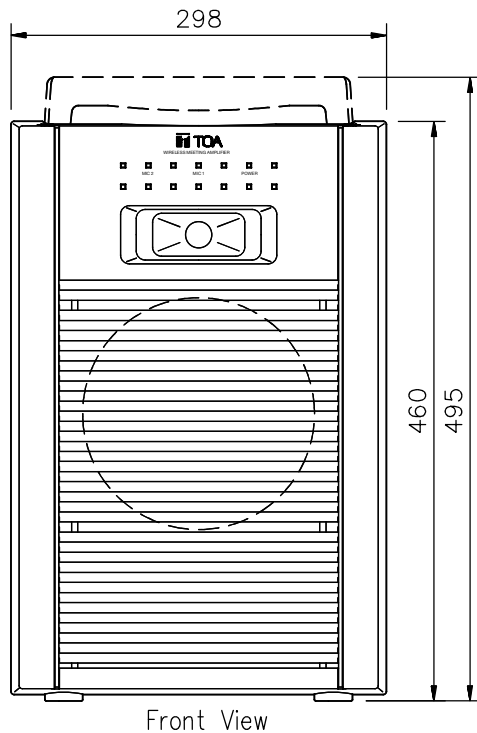

DESCRIPTION

The TOA WA-1830M-AS is a portable meeting amplifier that can accept up to two optional wireless tuner modules (WTU-4800).

SPECIFICATIONS

* 0 dB = 1 V

Power Source	100-240 V AC, 50/60 Hz; DC : 12 V, 2.3 Ah (Rechargeable Battery not included, Reference dimension battery :178 (W) × 60 (H) × 34 (D) mm)
Power Consumption	AC : 55 W (rated output), AC : 11 W (operation at EN60065)
Rated Output	AC : 30 W; DC : 10 W
Applicable Tuner Unit	WTU-4800 (Optional)
Frequency Response	50 Hz - 15 kHz, ±3 dB
Distortion	Under 5 % (rated output)
Input	Wired Mic : -45 dB*, 600 Ω, Unbalanced, 6.3 mm phone jack External Input : -20 dB*, 10 kΩ, Unbalanced, RCA jack
Output	External Speaker : 4 - 16 Ω/ over 30 W of rated input External Output : 0 dB*, 1 kΩ, Unbalanced, 6.3 mm phone jack
Other Feature	Internal or External Speaker selection switch
S/N Ratio	Over 60 dB (rated output)
Antenna	Built-in
Internal Speaker	2-way speaker system : 20 cm full-range speaker and tweeter
Mp3 player	Extension Type file is : MP3, WMA, WAV, AAC, FLAC. Max. supported storage size of the medium (stick) : 32GB. (FAT16/FAT32). Source : USB, SD/MMC, BLUETOOTH, FM, REC, AUX. We do not guarantee that its support all kinds of USB/SD.
Operating Temperature	-10 °C to +50 °C
Finish	ABS resin, Black
Dimensions	298 (W) × 460 (H) × 200 (D) mm
Weight	5.3 kg
Accessories	Power cord (YA-301) *1, Dust cover *1, Screw driver *1, Remote Control *1

APPEARANCE

Top View

Rear View

UNIT:mm SCALE:1/6