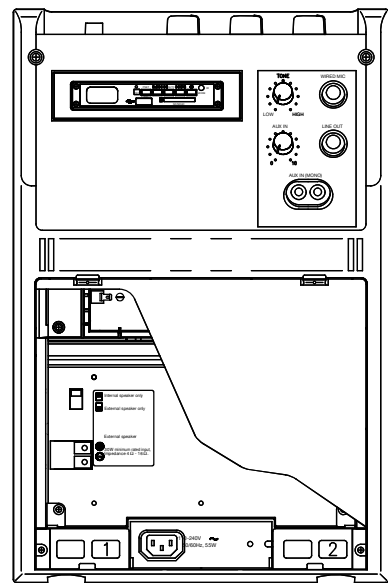

DESCRIPTION

The TOA WA-1830M-AS is a portable meeting amplifier that can accept up to two optional wireless tuner modules (WTU-4800).

SPECIFICATIONS

* 0 dB = 1 V

Power Source	100-240 V AC, 50/60 Hz; DC : 12 V, 2.3 Ah (Rechargeable Battery not included, Reference dimension battery :178 (W) × 60 (H) × 34 (D) mm)
Power Consumption	AC : 55 W (rated output), AC : 11 W (operation at EN60065)
Rated Output	AC : 30 W; DC : 10 W
Applicable Tuner Unit	WTU-4800 (Optional)
Frequency Response	50 Hz - 15 kHz, ±3 dB
Distortion	Under 5 % (rated output)
Input	Wired Mic : -45 dB*, 600 Ω, Unbalanced, 6.3 mm phone jack External Input : -20 dB*, 10 kΩ, Unbalanced, RCA jack
Output	External Speaker : 4 - 16 Ω/ over 30 W of rated input External Output : 0 dB*, 1 kΩ, Unbalanced, 6.3 mm phone jack
Other Feature	Internal or External Speaker selection switch
S/N Ratio	Over 60 dB (rated output)
Antenna	Built-in
Internal Speaker	2-way speaker system : 20 cm full-range speaker and tweeter
Mp3 player	Extension Type file is : MP3, WMA, WAV, AAC, FLAC. Max. supported storage size of the medium (stick) : 32GB. (FAT16/FAT32). Source : USB, SD/MMC, BLUETOOTH, FM, REC, AUX. We do not guarantee that its support all kinds of USB/SD.
Operating Temperature	-10 °C to +50 °C
Finish	ABS resin, Black
Dimensions	298 (W) × 460 (H) × 200 (D) mm
Weight	5.3 kg
Accessories	Power cord (YA-301) *1, Dust cover *1, Screw driver *1, Remote Control *1

APPEARANCE

Top View

Rear View

UNIT:mm SCALE:1/6