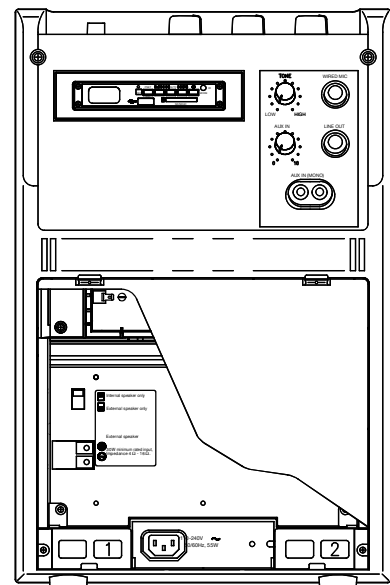

DESCRIPTION

The TOA WA-1830M-AS is a portable meeting amplifier that can accept up to two optional wireless tuner modules (WTU-4800).

SPECIFICATIONS

* 0 dB = 1 V

Power Source	100-240 V AC, 50/60 Hz; DC : 12 V, 2.3 Ah (Rechargeable Battery not included, Reference dimension battery :178 (W) × 60 (H) × 34 (D) mm)
Power Consumption	AC : 55 W (rated output), AC : 11 W (operation at EN60065)
Rated Output	AC : 30 W; DC : 10 W
Applicable Tuner Unit	WTU-4800 (Optional)
Frequency Response	50 Hz - 15 kHz, ±3 dB
Distortion	Under 5 % (rated output)
Input	Wired Mic : -45 dB*, 600 Ω, Unbalanced, 6.3 mm phone jack External Input : -20 dB*, 10 kΩ, Unbalanced, RCA jack
Output	External Speaker : 4 - 16 Ω/ over 30 W of rated input External Output : 0 dB*, 1 kΩ, Unbalanced, 6.3 mm phone jack
Other Feature	Internal or External Speaker selection switch
S/N Ratio	Over 60 dB (rated output)
Antenna	Built-in
Internal Speaker	2-way speaker system : 20 cm full-range speaker and tweeter
Mp3 player	Extension Type file is : MP3, WMA, WAV, AAC, FLAC. Max. supported storage size of the medium (stick) : 32GB. (FAT16/FAT32). Source : USB, SD/MMC, BLUETOOTH, FM, REC, AUX. We do not guarantee that its support all kinds of USB/SD.
Operating Temperature	-10 °C to +50 °C
Finish	ABS resin, Black
Dimensions	298 (W) × 460 (H) × 200 (D) mm
Weight	5.3 kg
Accessories	Power cord (YA-301) *1, Dust cover *1, Screw driver *1, Remote Control *1

APPEARANCE

Front View

Side View

Top View

Rear View

UNIT:mm SCALE:1/6