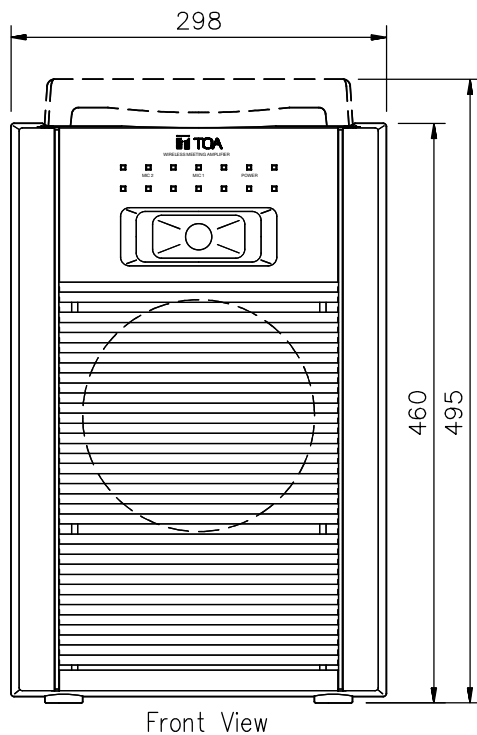

DESCRIPTION

The TOA WA-1830M-AS is a portable meeting amplifier that can accept up to two optional wireless tuner modules (WTU-4800).

SPECIFICATIONS

* 0 dB = 1 V

Power Source	100-240 V AC, 50/60 Hz; DC : 12 V, 2.3 Ah (Rechargeable Battery not included, Reference dimension battery :178 (W) × 60 (H) × 34 (D) mm)
Power Consumption	AC : 55 W (rated output), AC : 11 W (operation at EN60065)
Rated Output	AC : 30 W; DC : 10 W
Applicable Tuner Unit	WTU-4800 (Optional)
Frequency Response	50 Hz - 15 kHz, ±3 dB
Distortion	Under 5 % (rated output)
Input	Wired Mic : -45 dB*, 600 Ω, Unbalanced, 6.3 mm phone jack External Input : -20 dB*, 10 kΩ, Unbalanced, RCA jack
Output	External Speaker : 4 - 16 Ω/ over 30 W of rated input External Output : 0 dB*, 1 kΩ, Unbalanced, 6.3 mm phone jack
Other Feature	Internal or External Speaker selection switch
S/N Ratio	Over 60 dB (rated output)
Antenna	Built-in
Internal Speaker	2-way speaker system : 20 cm full-range speaker and tweeter
Mp3 player	Extension Type file is : MP3, WMA, WAV, AAC, FLAC. Max. supported storage size of the medium (stick) : 32GB. (FAT16/FAT32). Source : USB, SD/MMC, BLUETOOTH, FM, REC, AUX. We do not guarantee that its support all kinds of USB/SD.
Operating Temperature	-10 °C to +50 °C
Finish	ABS resin, Black
Dimensions	298 (W) × 460 (H) × 200 (D) mm
Weight	5.3 kg
Accessories	Power cord (YA-301) *1, Dust cover *1, Screw driver *1, Remote Control *1

APPEARANCE

Front View

Side View

Top View

Rear View

UNIT:mm SCALE:1/6