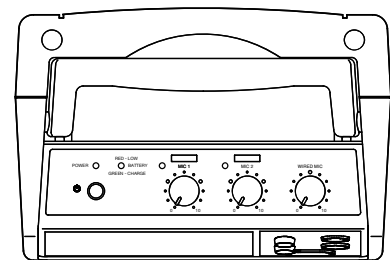

DESCRIPTION

The TOA WA-1830M-AS is a portable meeting amplifier that can accept up to two optional wireless tuner modules (WTU-4800).

SPECIFICATIONS

* 0 dB = 1 V

Power Source	100-240 V AC, 50/60 Hz; DC : 12 V, 2.3 Ah (Rechargeable Battery not included, Reference dimension battery :178 (W) × 60 (H) × 34 (D) mm)
Power Consumption	AC : 55 W (rated output), AC : 11 W (operation at EN60065)
Rated Output	AC : 30 W; DC : 10 W
Applicable Tuner Unit	WTU-4800 (Optional)
Frequency Response	50 Hz - 15 kHz, ±3 dB
Distortion	Under 5 % (rated output)
Input	Wired Mic : -45 dB*, 600 Ω, Unbalanced, 6.3 mm phone jack External Input : -20 dB*, 10 kΩ, Unbalanced, RCA jack
Output	External Speaker : 4 - 16 Ω/ over 30 W of rated input External Output : 0 dB*, 1 kΩ, Unbalanced, 6.3 mm phone jack
Other Feature	Internal or External Speaker selection switch
S/N Ratio	Over 60 dB (rated output)
Antenna	Built-in
Internal Speaker	2-way speaker system : 20 cm full-range speaker and tweeter
Mp3 player	Extension Type file is : MP3, WMA, WAV, AAC, FLAC. Max. supported storage size of the medium (stick) : 32GB. (FAT16/FAT32). Source : USB, SD/MMC, BLUETOOTH, FM, REC, AUX. We do not guarantee that its support all kinds of USB/SD.
Operating Temperature	-10 °C to +50 °C
Finish	ABS resin, Black
Dimensions	298 (W) × 460 (H) × 200 (D) mm
Weight	5.3 kg
Accessories	Power cord (YA-301) *1, Dust cover *1, Screw driver *1, Remote Control *1

APPEARANCE

Front View

Side View

Top View

Rear View

UNIT:mm SCALE:1/6