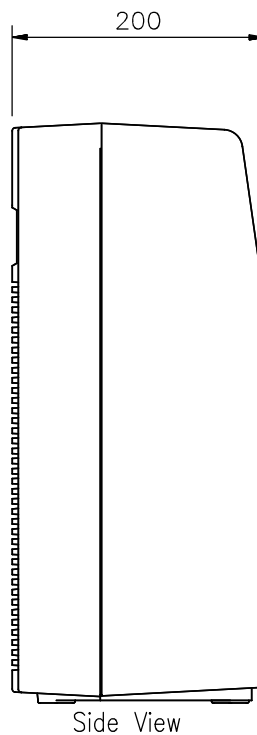

DESCRIPTION

The TOA WA-1830M-AS is a portable meeting amplifier that can accept up to two optional wireless tuner modules (WTU-4800).

SPECIFICATIONS

* 0 dB = 1 V

Power Source	100-240 V AC, 50/60 Hz; DC : 12 V, 2.3 Ah (Rechargeable Battery not included, Reference dimension battery :178 (W) × 60 (H) × 34 (D) mm)
Power Consumption	AC : 55 W (rated output), AC : 11 W (operation at EN60065)
Rated Output	AC : 30 W; DC : 10 W
Applicable Tuner Unit	WTU-4800 (Optional)
Frequency Response	50 Hz - 15 kHz, ±3 dB
Distortion	Under 5 % (rated output)
Input	Wired Mic : -45 dB*, 600 Ω, Unbalanced, 6.3 mm phone jack External Input : -20 dB*, 10 kΩ, Unbalanced, RCA jack
Output	External Speaker : 4 - 16 Ω/ over 30 W of rated input External Output : 0 dB*, 1 kΩ, Unbalanced, 6.3 mm phone jack
Other Feature	Internal or External Speaker selection switch
S/N Ratio	Over 60 dB (rated output)
Antenna	Built-in
Internal Speaker	2-way speaker system : 20 cm full-range speaker and tweeter
Mp3 player	Extension Type file is : MP3, WMA, WAV, AAC, FLAC. Max. supported storage size of the medium (stick) : 32GB. (FAT16/FAT32). Source : USB, SD/MMC, BLUETOOTH, FM, REC, AUX. We do not guarantee that its support all kinds of USB/SD.
Operating Temperature	-10 °C to +50 °C
Finish	ABS resin, Black
Dimensions	298 (W) × 460 (H) × 200 (D) mm
Weight	5.3 kg
Accessories	Power cord (YA-301) *1, Dust cover *1, Screw driver *1, Remote Control *1

APPEARANCE

Front View

Side View

Top View

Rear View

UNIT:mm SCALE:1/6