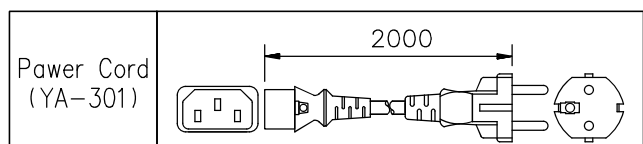

DESCRIPTION

The TOA WA-1830M-AS is a portable meeting amplifier that can accept up to two optional wireless tuner modules (WTU-4800).

SPECIFICATIONS

* 0 dB = 1 V

Power Source	100-240 V AC, 50/60 Hz; DC : 12 V, 2.3 Ah (Rechargeable Battery not included, Reference dimension battery :178 (W) × 60 (H) × 34 (D) mm)
Power Consumption	AC : 55 W (rated output), AC : 11 W (operation at EN60065)
Rated Output	AC : 30 W; DC : 10 W
Applicable Tuner Unit	WTU-4800 (Optional)
Frequency Response	50 Hz - 15 kHz, ±3 dB
Distortion	Under 5 % (rated output)
Input	Wired Mic : -45 dB*, 600 Ω, Unbalanced, 6.3 mm phone jack External Input : -20 dB*, 10 kΩ, Unbalanced, RCA jack
Output	External Speaker : 4 - 16 Ω/ over 30 W of rated input External Output : 0 dB*, 1 kΩ, Unbalanced, 6.3 mm phone jack
Other Feature	Internal or External Speaker selection switch
S/N Ratio	Over 60 dB (rated output)
Antenna	Built-in
Internal Speaker	2-way speaker system : 20 cm full-range speaker and tweeter
Mp3 player	Extension Type file is : MP3, WMA, WAV, AAC, FLAC. Max. supported storage size of the medium (stick) : 32GB. (FAT16/FAT32). Source : USB, SD/MMC, BLUETOOTH, FM, REC, AUX. We do not guarantee that its support all kinds of USB/SD.
Operating Temperature	-10 °C to +50 °C
Finish	ABS resin, Black
Dimensions	298 (W) × 460 (H) × 200 (D) mm
Weight	5.3 kg
Accessories	Power cord (YA-301) *1, Dust cover *1, Screw driver *1, Remote Control *1

APPEARANCE

Front View

Side View

Top View

Rear View

UNIT:mm SCALE:1/6