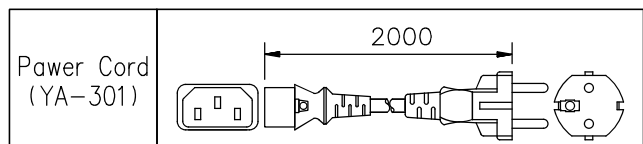

DESCRIPTION

The TOA WA-1830MB-AS is a portable meeting amplifier that can accept up to two optional wireless tuner modules (WTU-4800).

SPECIFICATIONS

\* 0 dB = 1 V

Power Source	100-240 V AC, 50/60 Hz; DC : 12 V, 2.3 Ah (Rechargeable Battery is included)
Power Consumption	AC : 55 W (rated output), AC : 11 W (operation at EN60065)
Rated Output	AC : 30 W; DC : 10 W
Applicable Tuner Unit	WTU-4800 (Optional)
Battery Life	Approx. 5 hours continuous music
Battery Charging Time	12 hours
Battery Type	12 V, 2.3 Ah x 1 pcs Lead Acid Battery
Frequency Response	50 Hz - 15 kHz, ± 3dB
Distortion	Under 5 % (rated output)
Input	Wired Mic : -45 dB*, 600 Ω, Unbalanced, 6.3 mm phone jack External Input : -20 dB*, 10 kΩ, Unbalanced, RCA jack
Output	External Speaker : 4 - 16 Ω/over 30 W of rated input External Output : 0 dB*, 1 kΩ, Unbalanced, 6.3 mm phone jack
Other Feature	Internal or External Speaker selection switch
S/N Ratio	Over 60 dB (rated output)
Antenna	Built-in
Internal Speaker	2-way speaker system : 20 cm full-range speaker and tweeter
Mp3 player	Extension Type file is : MP3, WMA, WAV, AAC, FLAC. Max. supported storage size of the medium (stick) : 32GB. (FAT16/FAT32). Source : USB, SD/MMC, BLUETOOTH, FM, REC, AUX. We do not guarantee that its support all kinds of USB/SD.
Operating Temperature	-10 °C to +50 °C
Finish	ABS resin, Black
Dimensions	298 (W) X 460 (H) X 200 (D) mm
Weight	6.2 kg
Accessories	Power cord (YA-301) ---1, Dust cover ---1, Screw driver ---1, Remote Control ---1

APPEARANCE

UNIT:mm SCALE:1/6