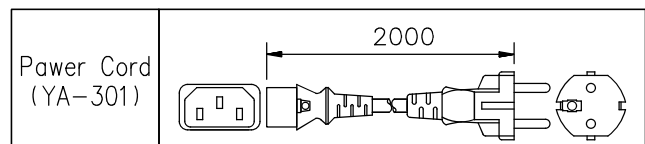

DESCRIPTION

The TOA WA-1830MB-AS is a portable meeting amplifier that can accept up to two optional wireless tuner modules (WTU-4800).

SPECIFICATIONS

* 0 dB = 1 V

Power Source	100-240 V AC, 50/60 Hz; DC : 12 V, 2.3 Ah (Rechargeable Battery is included)
Power Consumption	AC : 55 W (rated output), AC : 11 W (operation at EN60065)
Rated Output	AC : 30 W; DC : 10 W
Applicable Tuner Unit	WTU-4800 (Optional)
Battery Life	Approx. 5 hours continuous music
Battery Charging Time	12 hours
Battery Type	12 V, 2.3 Ah x 1 pcs Lead Acid Battery
Frequency Response	50 Hz - 15 kHz, ± 3dB
Distortion	Under 5 % (rated output)
Input	Wired Mic : -45 dB*, 600 Ω, Unbalanced, 6.3 mm phone jack External Input : -20 dB*, 10 kΩ, Unbalanced, RCA jack
Output	External Speaker : 4 - 16 Ω/over 30 W of rated input External Output : 0 dB*, 1 kΩ, Unbalanced, 6.3 mm phone jack
Other Feature	Internal or External Speaker selection switch
S/N Ratio	Over 60 dB (rated output)
Antenna	Built-in
Internal Speaker	2-way speaker system : 20 cm full-range speaker and tweeter
Mp3 player	Extension Type file is : MP3, WMA, WAV, AAC, FLAC. Max. supported storage size of the medium (stick) : 32GB. (FAT16/FAT32). Source : USB, SD/MMC, BLUETOOTH, FM, REC, AUX. We do not guarantee that its support all kinds of USB/SD.
Operating Temperature	-10 °C to +50 °C
Finish	ABS resin, Black
Dimensions	298 (W) X 460 (H) X 200 (D) mm
Weight	6.2 kg
Accessories	Power cord (YA-301) ---1, Dust cover ---1, Screw driver ---1, Remote Control ---1

APPEARANCE

UNIT:mm SCALE:1/6