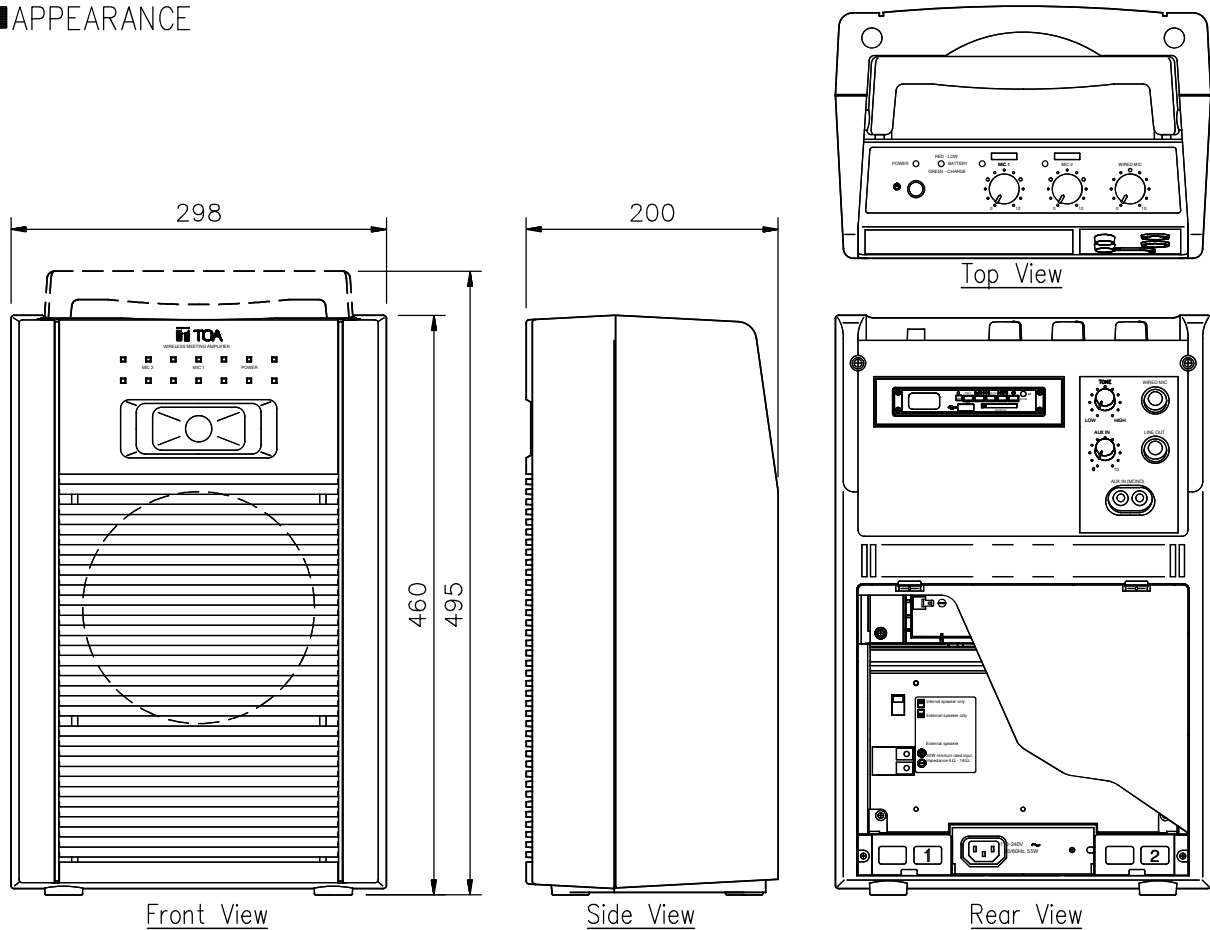

DESCRIPTION

The TOA WA-1830MB-AS is a portable meeting amplifier that can accept up to two optional wireless tuner modules (WTU-4800).

SPECIFICATIONS

* 0 dB = 1 V

Power Source	100-240 V AC, 50/60 Hz; DC : 12 V, 2.3 Ah (Rechargeable Battery is included)
Power Consumption	AC : 55 W (rated output), AC : 11 W (operation at EN60065)
Rated Output	AC : 30 W; DC : 10 W
Applicable Tuner Unit	WTU-4800 (Optional)
Battery Life	Approx. 5 hours continuous music
Battery Charging Time	12 hours
Battery Type	12 V, 2.3 Ah x 1 pcs Lead Acid Battery
Frequency Response	50 Hz - 15 kHz, ± 3dB
Distortion	Under 5 % (rated output)
Input	Wired Mic : -45 dB*, 600 Ω, Unbalanced, 6.3 mm phone jack External Input : -20 dB*, 10 kΩ, Unbalanced, RCA jack
Output	External Speaker : 4 - 16 Ω/over 30 W of rated input External Output : 0 dB*, 1 kΩ, Unbalanced, 6.3 mm phone jack
Other Feature	Internal or External Speaker selection switch
S/N Ratio	Over 60 dB (rated output)
Antenna	Built-in
Internal Speaker	2-way speaker system : 20 cm full-range speaker and tweeter
Mp3 player	Extension Type file is : MP3, WMA, WAV, AAC, FLAC. Max. supported storage size of the medium (stick) : 32GB. (FAT16/FAT32). Source : USB, SD/MMC, BLUETOOTH, FM, REC, AUX. We do not guarantee that its support all kinds of USB/SD.
Operating Temperature	-10 °C to +50 °C
Finish	ABS resin, Black
Dimensions	298 (W) X 460 (H) X 200 (D) mm
Weight	6.2 kg
Accessories	Power cord (YA-301) ---1, Dust cover ---1, Screw driver ---1, Remote Control ---1

APPEARANCE

UNIT:mm SCALE:1/6