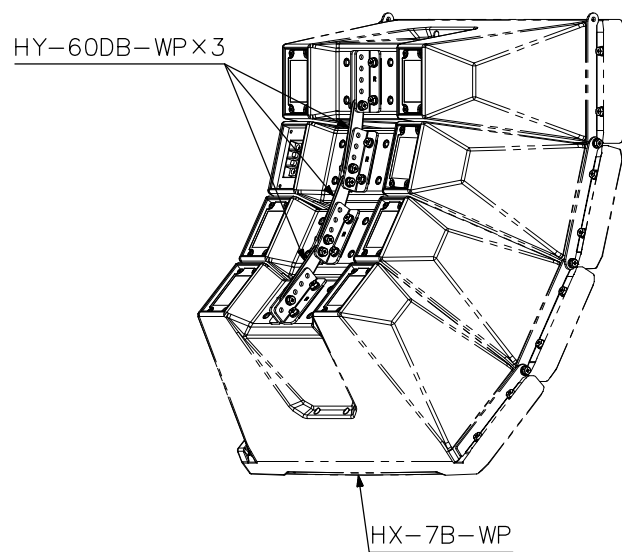

DESCRIPTION

By using three HY-60DB-WP brackets, the directivity angle mode of the HX-7B-WP can be changed to 60° mode. It is also possible to change the directivity angle mode to 15° mode, 30° mode, or 45° mode. This bracket is designed for outdoor use.

SPECIFICATIONS

Finish	Stainless steel, black, semi-gloss, paint
Weight	70 g (0.15 lb)

Note: Every speaker module must be aimed horizontally or down to keep the weather resistant capability.

APPEARANCE

Mounting example (scale: 1/10)

Example for directivity angle modes (scale: 1/10)

UNIT: mm SCALE: 1/2