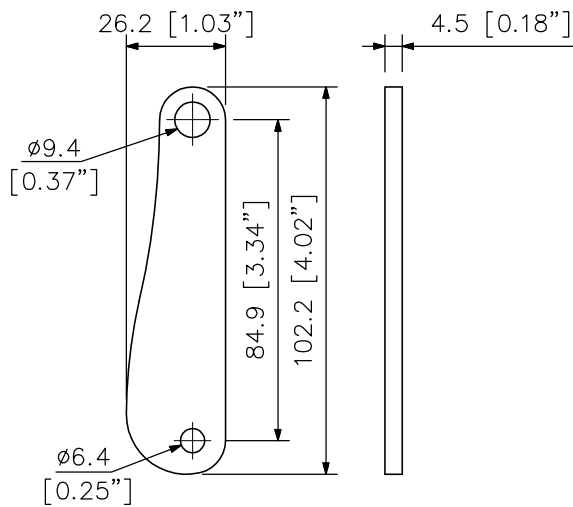

DESCRIPTION

By using three HY-60DB-WP brackets, the directivity angle mode of the HX-7B-WP can be changed to 60° mode. It is also possible to change the directivity angle mode to 15° mode, 30° mode, or 45° mode. This bracket is designed for outdoor use.

SPECIFICATIONS

Finish	Stainless steel, black, semi-gloss, paint
Weight	70 g (0.15 lb)

Note: Every speaker module must be aimed horizontally or down to keep the weather resistant capability.

APPEARANCE

Mounting example (scale: 1/10)

Example for directivity angle modes (scale: 1/10)

UNIT: mm SCALE: 1/2