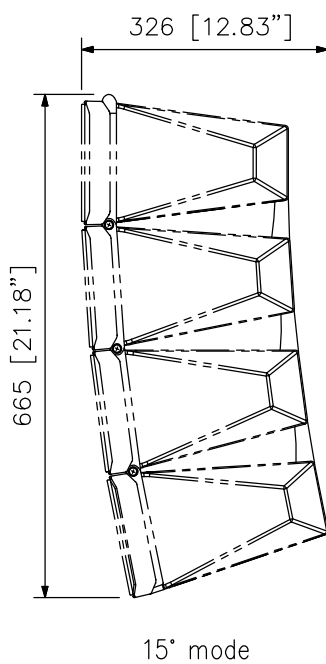

DESCRIPTION

By using three HY-60DB-WP brackets, the directivity angle mode of the HX-7B-WP can be changed to 60° mode. It is also possible to change the directivity angle mode to 15° mode, 30° mode, or 45° mode. This bracket is designed for outdoor use.

SPECIFICATIONS

Finish	Stainless steel, black, semi-gloss, paint
Weight	70 g (0.15 lb)

Note: Every speaker module must be aimed horizontally or down to keep the weather resistant capability.

APPEARANCE

Mounting example (scale: 1/10)

Example for directivity angle modes (scale: 1/10)

UNIT: mm SCALE: 1/2