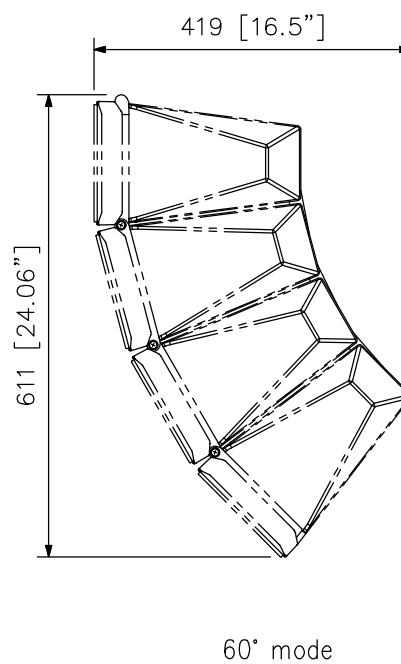

DESCRIPTION

By using three HY-60DB-WP brackets, the directivity angle mode of the HX-7B-WP can be changed to 60° mode. It is also possible to change the directivity angle mode to 15° mode, 30° mode, or 45° mode. This bracket is designed for outdoor use.

SPECIFICATIONS

Finish	Stainless steel, black, semi-gloss, paint
Weight	70 g (0.15 lb)

Note: Every speaker module must be aimed horizontally or down to keep the weather resistant capability.

APPEARANCE

Mounting example (scale: 1/10)

Example for directivity angle modes (scale: 1/10)

UNIT: mm SCALE: 1/2