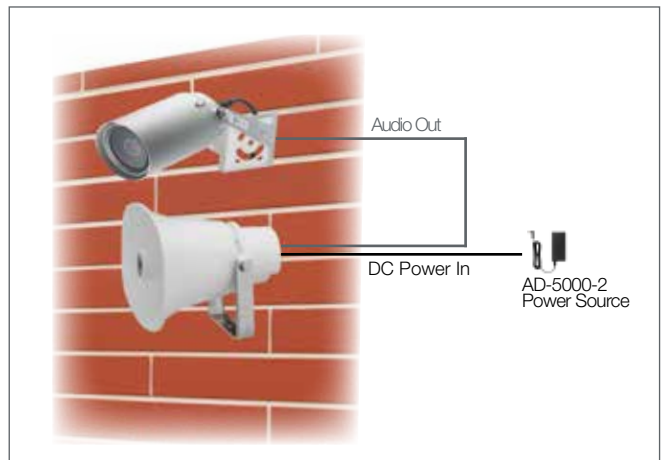

SC-P620

Powered Horn Speaker

Highly Intelligible Speaker with
built-in Digital Power Amplifier

SC-P620 Powered Horn Speaker

The SC-P620 is a highly intelligible and compact horn speaker with a built-in 20W digital power amplifier, that provides public address announcement and remote paging via network video surveillance applications. This powered horn speaker can operate at extreme temperature. It comes with powder-coated finish and stainless steel screws to ensure its weatherproof capability. Ideal choice for both indoor and outdoor application at restricted facilities, train stations, airports and many more.

Key Features

- > Integrated 20W power amplifier which utilises latest Class D technology
- > Switchable Gain: 8dB, 16dB, 24dB & 32dB
- > Internal volume control to allow on-site tuning
- > Integration to CCTV systems possible with the majority of IP CCTV systems equipped with an audio line output
- > Weatherproof to IP65 rating

Network Camera Configuration

Specification

Power Source	12V DC, 2 A (DC Socket "+" Type A: 5.5 x 2.1 mm)
Power Consumption	15 W (1.25 A) at Rated output 25 W (2.10 A) at Maximum output
Input	0 dB, 10 k Ω , Unbalanced (RCA plug)
Signal Gain	8, 16, 24, 32 dB (Factory preset to 16 dB)
Volume Adjustment	Internet volume control (Factory preset to max. position)
Sensitivity (1W, 1m)	113 dB (500Hz to 2.5kHz peak level) Max. SPL (above 120 dB)
Frequency Response	250 Hz – 10 kHz
Dust/Water Protection	IP 65
Finish	Horn Flare: HIPS resin, white (RAL 9010 or equivalent) Reflector Horn & Case: ABS resin, white (RAL 9010 or equivalent) Bracket, Screws & Bolts: Stainless Steel
Cable Cord	Length: 2m Flying Lead (RCA plug) & DC socket ("+")
Dimensions (W x H x D)	292 x 230 x 280 mm
Weight	1.8 kg
Option	AD-5000-2 (LTE23E-S2-1) AC Adapter