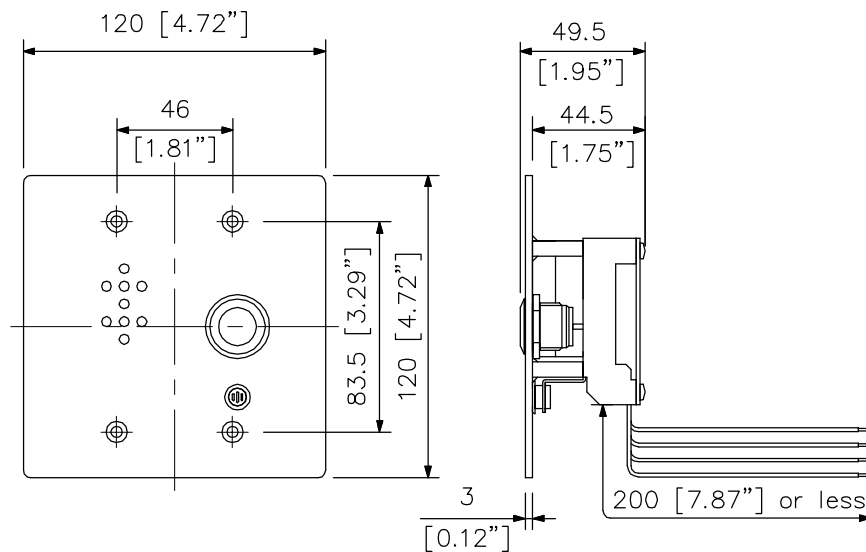

■ DESCRIPTION

The RS-460 is a substation to be connected to the N-8400RS 4-Wire Substation Interface Unit. Pressing a call button will initiate a call to a preprogrammed master station, enabling a conversation.

■ SPECIFICATIONS

Call Button	Momentary (Emergency call: Press twice within 400 ms.)
Rated Input	1 W
Internal Speaker	cone-type
Internal Mic	Electret condenser type
Wiring	Twisted pair cables (2-pair)
Transmission Range	1 km (1093 yd)/ $\phi$ 0.5 mm (AWG24) 1.5 km (1640 yd)/ $\phi$ 0.65 mm (AWG22) 2 km (2187 yd)/ $\phi$ 0.9 mm (AWG19)
Operating Temperature	-10 °C to +50 °C (14 °F to 122 °F) (Temperature range not to freeze the speaker and switch)
Housing Protection	BS EN62262: 2002: IK02 equivalent
Finish	Panel: Stainless steel, hairline Call Button: Metal, silver
Dimensions	120 (W) × 120 (H) × 49.5 (D) mm (4.72" × 4.72" × 1.95")
Weight	540 g (1.19 lb)
Accessory	Box mounting screw (No.6-32UNC × 18) .....4, Box mounting screw (M4 × 25) .....4
Applicable Box	For flush-mount: 2-gang electrical box YC-302 (option) For surface-mount: Indoor wall-mount box YC-822 (option)

■ APPEARANCE

Top View

Front View

Side View

Rear View

UNIT: mm SCALE: 1/3