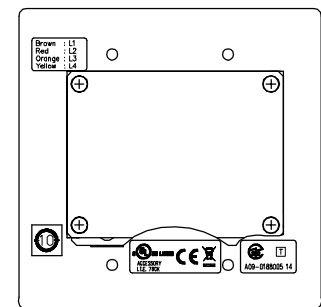

■ DESCRIPTION

The RS-460 is a substation to be connected to the N-8400RS 4-Wire Substation Interface Unit. Pressing a call button will initiate a call to a preprogrammed master station, enabling a conversation.

■ SPECIFICATIONS

Call Button	Momentary (Emergency call: Press twice within 400 ms.)
Rated Input	1 W
Internal Speaker	cone-type
Internal Mic	Electret condenser type
Wiring	Twisted pair cables (2-pair)
Transmission Range	1 km (1093 yd)/ $\phi$ 0.5 mm (AWG24) 1.5 km (1640 yd)/ $\phi$ 0.65 mm (AWG22) 2 km (2187 yd)/ $\phi$ 0.9 mm (AWG19)
Operating Temperature	-10 °C to +50 °C (14 °F to 122 °F) (Temperature range not to freeze the speaker and switch)
Housing Protection	BS EN62262: 2002: IK02 equivalent
Finish	Panel: Stainless steel, hairline Call Button: Metal, silver
Dimensions	120 (W) × 120 (H) × 49.5 (D) mm (4.72" × 4.72" × 1.95")
Weight	540 g (1.19 lb)
Accessory	Box mounting screw (No.6-32UNC × 18) .....4, Box mounting screw (M4 × 25) .....4
Applicable Box	For flush-mount: 2-gang electrical box YC-302 (option) For surface-mount: Indoor wall-mount box YC-822 (option)

■ APPEARANCE

Top View

Front View

Side View

Rear View

UNIT: mm SCALE: 1/3