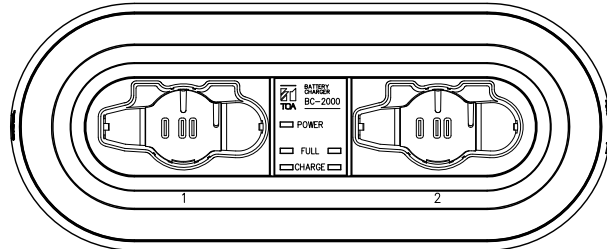

DESCRIPTION

The BC-2000 is a dedicated battery charger for the WM-D5200 Digital wireless microphone and WM-D5300 Digital wireless transmitter. It works with the optional AD-5000-2 AC adapter. The BC-2000 employs a quick charging system for nickel-metal hydride (Ni-MH) batteries, allowing up to 2 units to be fully charged within 3 hours.

SPECIFICATIONS

Power Source	12 V DC (Optional AC Adapter AD-5000-2 must be used)
Current Consumption	700 mA
Charging Time	Max. 3 hours
Number of Units to be Charged Simultaneously	2 pieces
Operating Temperature	0 °C to +40 °C (32 °F to 104 °F)
Operating Humidity	30 % to 85 %RH (no condensation)
Finish	Case: ABS resin, black, semi-gloss, paint Rechargeable unit receptacle section: PPE resin, black
Dimensions	238 (W) × 108.5 (H) × 98 (D) mm (9.37" × 4.27" × 3.86")
Weight	550 g (1.21 lb)
Option	Ni-MH battery: WB-2000-2 (containing 2 pieces) AC adapter: AD-5000-2

APPEARANCE

Top View

Left Side View

Front View

Right Side View

UNIT: mm SCALE: 1/3