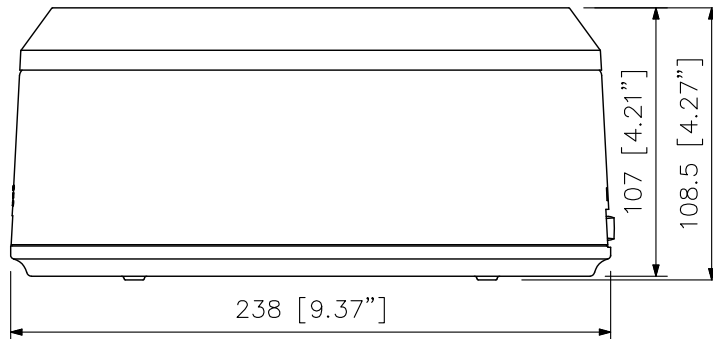

SPECIFICATIONS

Power Source	12 V DC (Optional AC Adapter AD-5000-2 must be used)
Current Consumption	700 mA
Charging Time	Max. 3 hours
Number of Units to be Charged Simultaneously	2 pieces
Operating Temperature	0 °C to +40 °C (32 °F to 104 °F)
Operating Humidity	30 % to 85 %RH (no condensation)
Finish	Case: ABS resin, black, semi-gloss, paint Rechargeable unit receptacle section: PPE resin, black
Dimensions	238 (W) × 108.5 (H) × 98 (D) mm (9.37" × 4.27" × 3.86")
Weight	550 g (1.21 lb)
Option	Ni-MH battery: WB-2000-2 (containing 2 pieces) AC adapter: AD-5000-2

APPEARANCE

Top View

Left Side View

Front View

Right Side View

UNIT: mm SCALE: 1/3