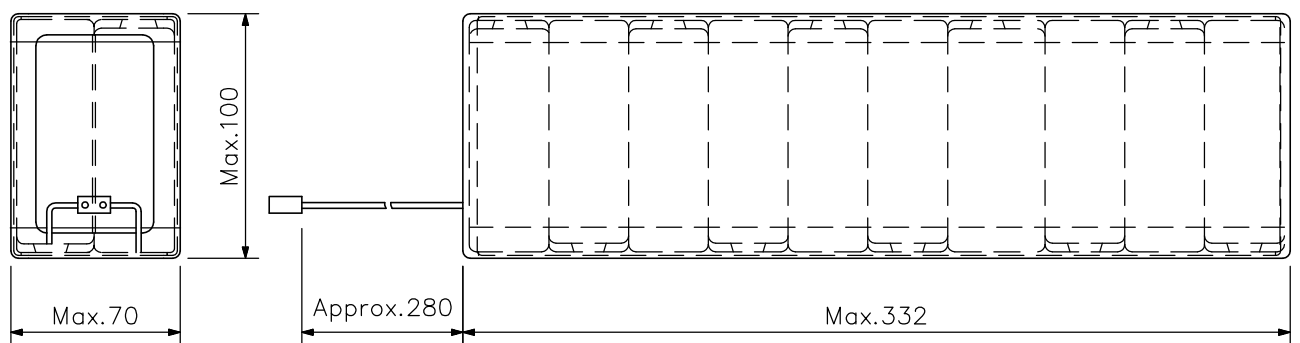

■ SPECIFICATIONS

Nominal Voltage	24 V
Nominal Capacity	6,000 mAh/5 HR
Operating Temperature	0°C to +45°C
Charging Current	600 mA (150 mA trickle charging)
Weight	4.7 kg

■ APPEARANCE

UNIT:mm SCALE:1/3